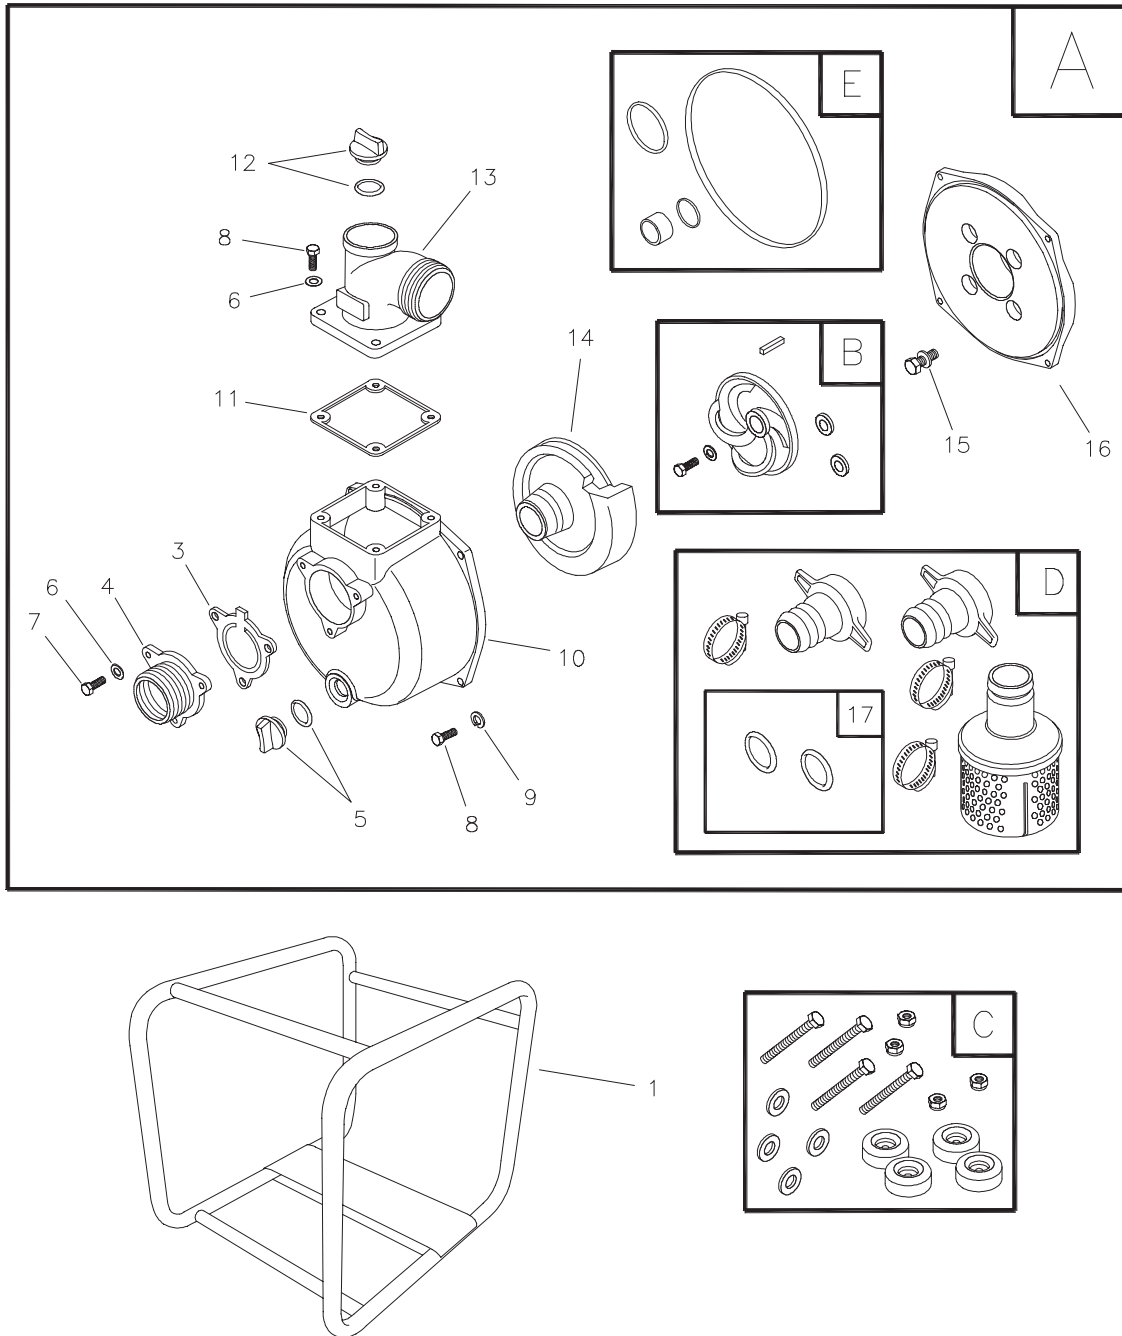

EXPLODED VIEW – MAIN UNIT

Copyright © 2007 Briggs & Stratton Power Products Group, LLC. All rights reserved. No part of this material may be reproduced or transmitted in any form by any means without the express written permission of Briggs & Stratton Power Products Group, LLC.

PARTS LIST – MAIN UNIT

Item	Part #	Description
1	865159GS	CRADLE
3	197755GS	VALVE, Check
4	197757GS	FLANGE, Inlet
5	198057GS	ASSY, Plug
6	*	WASHER, Flat, 3/8 M10
7	*	HHCS, M10 - 1.5 x 20
8	*	HHCS, M10 - 1.5 x 25
9	*	WASHER, Lock M10
10	197753GS	HOUSING, Pump
11	197759GS	GASKET, Out
12	198155GS	ASSY, Plug
13	197761GS	FLANGE, Out
14	197748GS	VOLUTE, 3"
15	198067GS	ASSY, Fastener
16	197739GS	ADAPTER, Engine
17	197765GS	GASKET
A	198062GS	ASSY, Housing Pump
B	198156GS	KIT, Impeller
C	197887GS	KIT, Vibration Mount
D	198157GS	KIT, Coupler
E	198158GS	KIT, Seal

Parts Not Illustrated

197988GS	MANUAL, Owners
BB3061BGS	BOTTLE, Oil
198302GS	DECAL, Recoil
198301GS	DECAL, Air Cleaner
198296GS	DECAL, Fuel Tank
198303GS	DECAL, Caution
198305GS	LABEL, Warning
§	ENGINE

Engine Mounting Hardware Not Illustrated

*	HHCS, M8 - 1.25 X 30
*	WASHER, Flat, 5/16 - M8
*	NUT, Hex, M8 - 1.25
*	WASHER, Lock, 5/16 M8

* - Items without part numbers are common fasteners and can be found at your local hardware store.

§ - Contact Engine Manufacturer