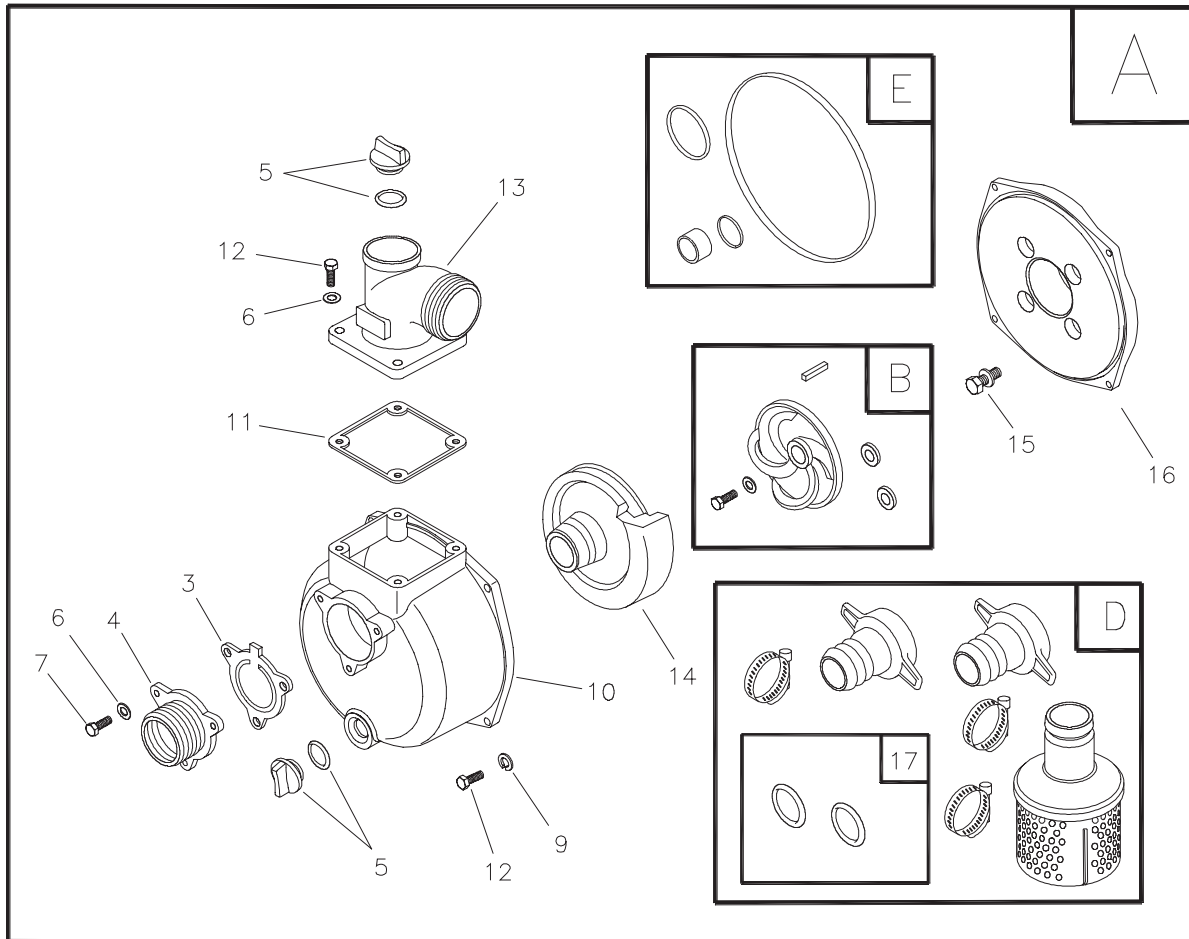

EXPLODED VIEW – MAIN UNIT

Copyright © 2007 Briggs & Stratton Power Products Group, LLC. All rights reserved. No part of this material may be reproduced or transmitted in any form by any means without the express written permission of Briggs & Stratton Power Products Group, LLC.

PARTS LIST – MAIN UNIT

Item	Part #	Description
1	198559GS	BASE
2	865064GS	HANDLE
3	197754GS	VALVE, Check
4	198676GS	FLANGE, Inlet, 2" NPT
5	198057GS	ASSY, Plug
6	*	WASHER, Flat, 5/16 - M8
7	*	HHCS, M8 - 1.25 x 16
9	*	WASHER, Lock 5/16 - M8
10	197752GS	HOUSING, Pump
11	197758GS	GASKET, Out
12	*	HHCS, M8 - 1.25 x 25
13	198677GS	FLANGE, Out, 2" NPT
14	197747GS	VOLUTE
15	198048GS	ASSY, Fastener
16	197738GS	ADAPTER, Engine
17	197764GS	GASKET, 2"
A	199535GS	ASSY, Housing Pump
B	198058GS	KIT, Impeller 2"
C	200292GS	KIT, Vibration Mount
D	201520GS	KIT, Coupler 2" NPT
E	198075GS	KIT, Seal

Parts Not Illustrated

197988GS	MANUAL, Operator's
BB3061BGS	BOTTLE, Oil
198296GS	DECAL, Fuel Tank
198305GS	LABEL, Warning
198303GS	DECAL, Caution
198295GS	DECAL, Recoil
198294GS	DECAL, Air Cleaner
§	ENGINE

Engine Mounting Hardware Not Illustrated

*	HHCS, M8 - 1.25 X 30
*	WASHER, Flat, 5/16 - M8
*	NUT, Hex, M8 - 1.25
*	WASHER, Lock, 5/16 M8

Handle Mounting Hardware Not Illustrated

*	HHCS, M8 - 1.25 x 35
*	WASHER, Flat 1/2
*	NUT, Hex, M8 - 1.25
*	WASHER, Lock, 5/16 M8

* - Items without part numbers are common fasteners and can be found at your local hardware store.

§ - Contact Engine Manufacturer