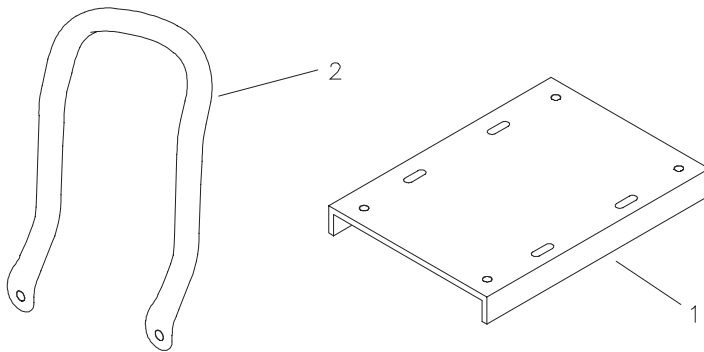

EXPLODED VIEW – MAIN UNIT

Copyright © 2007 Briggs & Stratton Power Products Group, LLC. All rights reserved. No part of this material may be reproduced or transmitted in any form by any means without the express written permission of Briggs & Stratton Power Products Group, LLC.

PARTS LIST – MAIN UNIT

Item	Part #	Description
1	198559GS	BASE
2	865064GS	HANDLE
3	197754GS	VALVE, Check
4	198676GS	FLANGE, Inlet, 2" NPT
5	198057GS	ASSY, Plug
6	*	WASHER, Flat, 5/16 - M8
7	*	HHCS, M8 - 1.25 x 16
9	*	WASHER, Lock 5/16 - M8
10	197752GS	HOUSING, Pump
11	197758GS	GASKET, Out
12	*	HHCS, M8 - 1.25 x 25
13	198677GS	FLANGE, Out, 2" NPT
14	197747GS	VOLUTE
15	198048GS	ASSY, Fastener
16	197738GS	ADAPTER, Engine
17	197764GS	GASKET, 2"
A	199535GS	ASSY, Housing Pump
B	198058GS	KIT, Impeller 2"
C	200292GS	KIT, Vibration Mount
D	201520GS	KIT, Coupler 2" NPT
E	198075GS	KIT, Seal

Parts Not Illustrated

197988GS	MANUAL, Operator's
BB3061BGS	BOTTLE, Oil
198296GS	DECAL, Fuel Tank
198305GS	LABEL, Warning
198303GS	DECAL, Caution
198295GS	DECAL, Recoil
198294GS	DECAL, Air Cleaner
§	ENGINE

Engine Mounting Hardware Not Illustrated

*	HHCS, M8 - 1.25 X 30
*	WASHER, Flat, 5/16 - M8
*	NUT, Hex, M8 - 1.25
*	WASHER, Lock, 5/16 M8

Handle Mounting Hardware Not Illustrated

*	HHCS, M8 - 1.25 x 35
*	WASHER, Flat 1/2
*	NUT, Hex, M8 - 1.25
*	WASHER, Lock, 5/16 M8

* - Items without part numbers are common fasteners and can be found at your local hardware store.

§ - Contact Engine Manufacturer