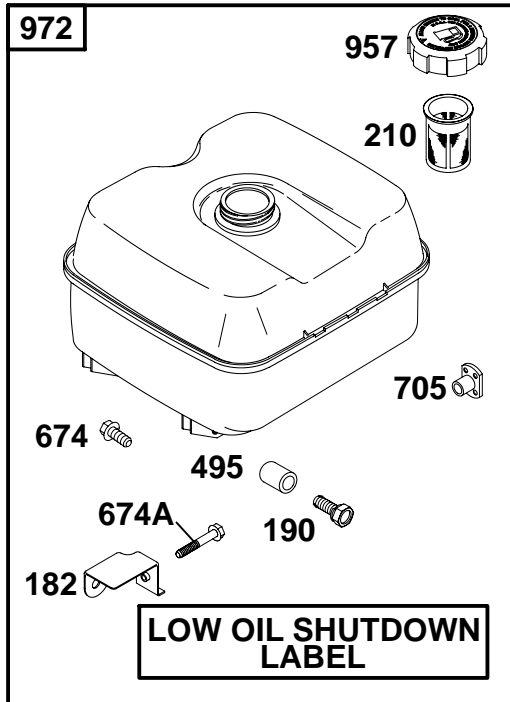

235400 to 235499

REF. NO.	PART NO.	DESCRIPTION	REF. NO.	PART NO.	DESCRIPTION	REF. NO.	PART NO.	DESCRIPTION
38	710160	Screw (Fuel Shut Off Valve)	210	691370	Strainer-Fuel	705	710509	Nut (Fuel Tank)
182	710491	Bracket-Fuel Tank	210A	710071	Strainer-Fuel	957	491367	Cap-Fuel Tank (Plastic)
187	716125	Line-Fuel (Fuel Tank To Fuel Shut Off Valve)(Cut To Required Length)	240	298090s	Filter-Fuel	958	715224	Valve-Fuel Shut Off
187A	716123	Line-Fuel (Fuel Shut Off Valve To Carburetor) (Cut To Required Length)	246	710070	Bowl-Filter (Filter Bowl)	972	715516	Tank-Fuel (Plastic)
190	710047	Screw (Fuel Tank)	315	710072	Seal-O Ring (Filter Bowl)			
			464	★710069	Seal-O-Ring (Fuel Shut Off Valve)			
			495	710508	Bushing			
			601	711998	Clamp-Hose			
			601A	711925	Clamp-Hose			
			668	710159	Spacer			
			674	710023	Screw (Fuel Tank Bracket)			
			674A	710095	Screw (Fuel Tank Bracket)			

★ Included in Engine Gasket Set-Ref. No. 358.
◆ Included in Carburetor Gasket Set-Ref. No. 977.

● Included in Carburetor Overhaul Kit-Ref. No. 121.
△ Included in Valve Gasket Set-Ref. No. 1096.