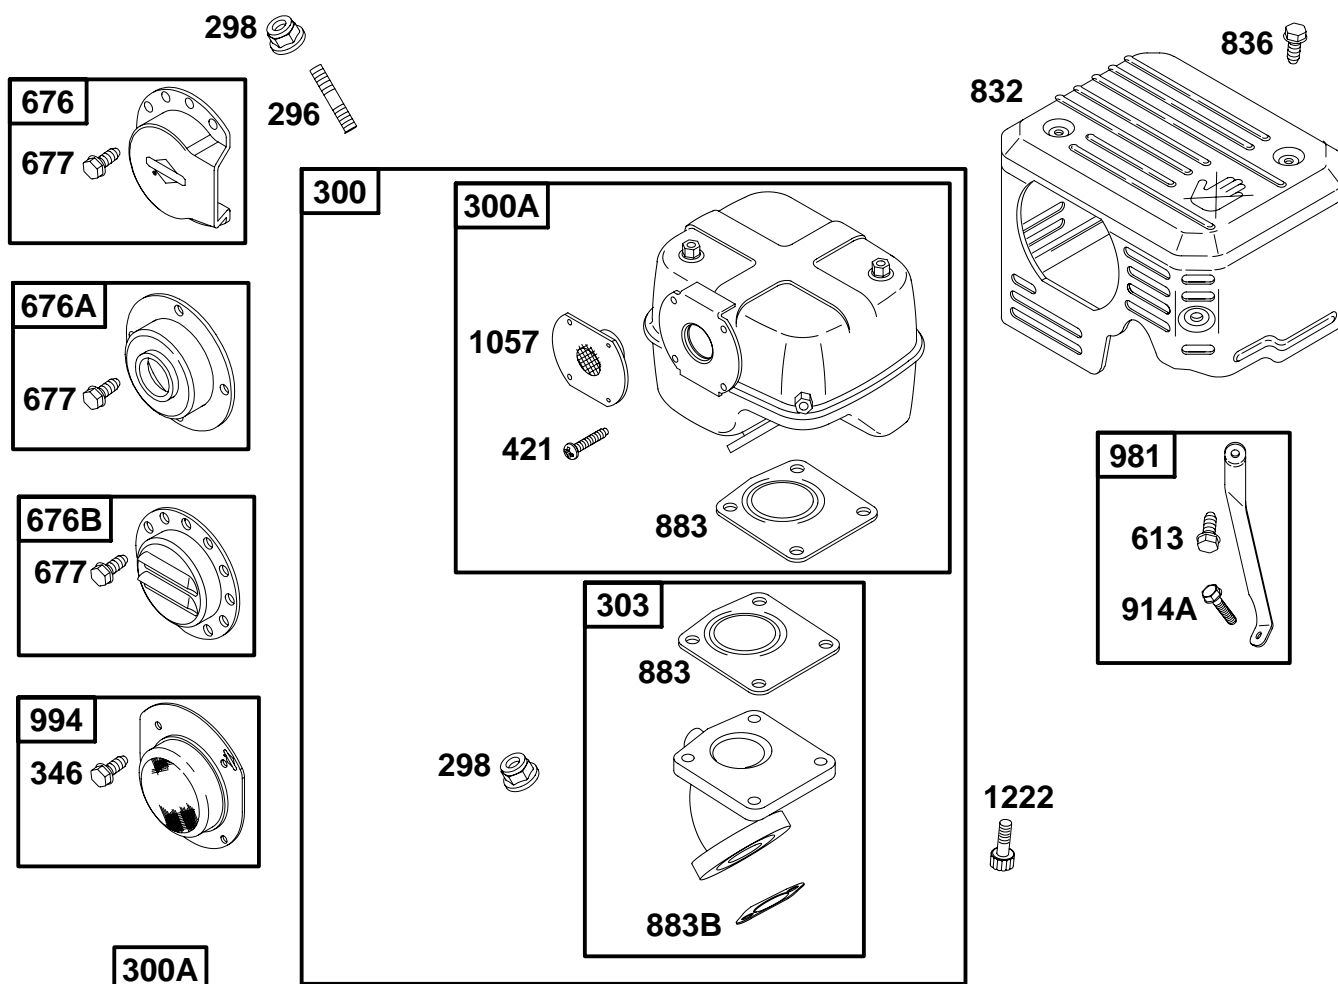

REF. NO.	PART NO.	DESCRIPTION	REF. NO.	PART NO.	DESCRIPTION	REF. NO.	PART NO.	DESCRIPTION
296	710099	Stud (Muffler)	677	690661	Screw (Muffler Deflector)			(Quantity 1)(Rocker Cover)
298	710090	Locknut-Muffler/Elbow	832	710586	Guard-Muffler	981	715422	Brace-Muffler
300	715894	Muffler	836	710074	Screw (Muffler Guard)	994	392390	Arrestor-Spark
300A	715826	Muffler	883	Δ★711182	Gasket-Exhaust (Used After Code Date 01063000).	1057	710585	Screen-Outlet
303	715824	Elbow-Exhaust	883A	Δ★710250	Gasket-Exhaust (Used Before Code Date 01070100).	1222	711183	Screw (Exhaust Pipe)
346	690661	Screw (Spark Arrester)	883B	Δ★711181	Gasket-Exhaust (Used After Code Date 01063000).			
421	710307	Screw (Outlet Screen)	914A	710248	Screw			
613	710976	Screw (Muffler)						
676	393761	Deflector-Muffler						
676A	396903	Deflector-Muffler						
676B	397630	Deflector-Muffler						

★ Included in Engine Gasket Set-Ref. No. 358.

◆ Included in Carburetor Gasket Set-Ref. No. 977.

● Included in Carburetor Overhaul Kit-Ref. No. 121.

Δ Included in Valve Gasket Set-Ref. No. 1096.