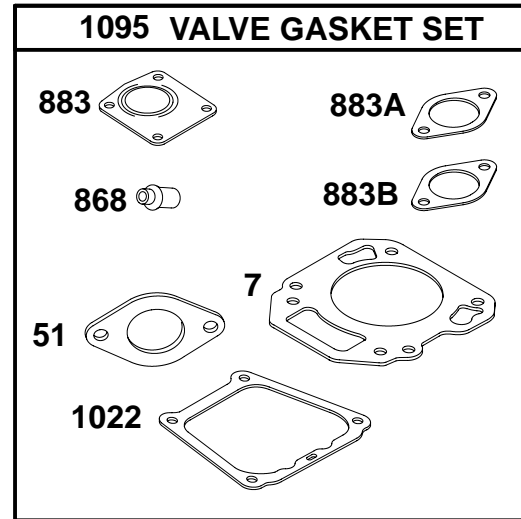

REF. NO.	PART NO.	DESCRIPTION	REF. NO.	PART NO.	DESCRIPTION	REF. NO.	PART NO.	DESCRIPTION
7	Δ★710539	Gasket-Cylinder Head	883	Δ★711182	Gasket-Exhaust (Used After Code Date 01063000).	883B	Δ★711181	Gasket-Exhaust (Used After Code Date 01063000).
51	★◆710559	Gasket-Intake	883A	Δ★710250	Gasket-Exhaust (Used Before Code Date 01070100).	977	715391	Gasket Set-Carburetor
137	◆7281165	Gasket-Float Bowl				1022	Δ★710377	Gasket-Rocker Cover
163	★◆710557	Gasket-Air Cleaner				1095	715386	Gasket Set-Valve
276	◆692255	Washer-Sealing						
868	Δ710979	Seal-Valve						

★ Included in Engine Gasket Set-Ref. No. 358.
◆ Included in Carburetor Gasket Set-Ref. No. 977.

● Included in Carburetor Overhaul Kit-Ref. No. 121.
Δ Included in Valve Gasket Set-Ref. No. 1096.