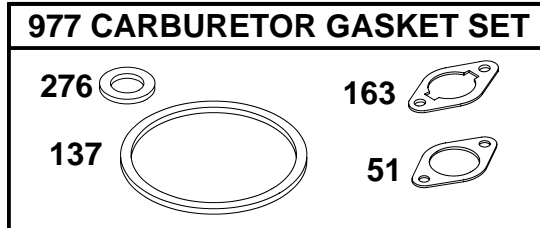

REF. NO.	PART NO.	DESCRIPTION	REF. NO.	PART NO.	DESCRIPTION	REF. NO.	PART NO.	DESCRIPTION
7	Δ★710539	Gasket-Cylinder Head	883	Δ★711182	Gasket-Exhaust (Used After Code Date 01063000).	883B	Δ★711181	Gasket-Exhaust (Used After Code Date 01063000).
51	★◆710559	Gasket-Intake	883A	Δ★710250	Gasket-Exhaust (Used Before Code Date 01070100).	977	715391	Gasket Set-Carburetor
137	◆7281165	Gasket-Float Bowl				1022	Δ★710377	Gasket-Rocker Cover
163	★◆710557	Gasket-Air Cleaner				1095	715386	Gasket Set-Valve
276	◆692255	Washer-Sealing						
868	Δ710979	Seal-Valve						

★ Included in Engine Gasket Set-Ref. No. 358.
◆ Included in Carburetor Gasket Set-Ref. No. 977.

● Included in Carburetor Overhaul Kit-Ref. No. 121.
Δ Included in Valve Gasket Set-Ref. No. 1096.