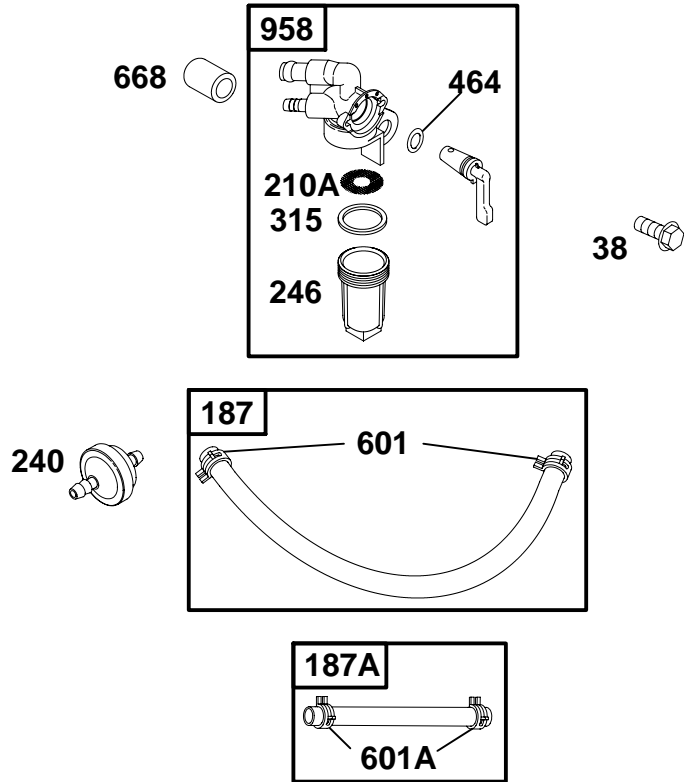

# 235400 to 235499

REF. NO.	PART NO.	DESCRIPTION	REF. NO.	PART NO.	DESCRIPTION	REF. NO.	PART NO.	DESCRIPTION
5	715375	Head-Cylinder	192	715372	Adjuster-Rocker Arm	1022	Δ710377	Gasket-Rocker Cover
7	Δ710539	Gasket-Cylinder Head	293	710538	Screw (Rocker Arm Shaft)	1023	715376	Cover-Rocker
13	710204	Screw (Cylinder Head)	296	710099	Stud (Muffler)	1026	710373	Rod-Push
33	716079	Valve-Exhaust	383	19576s	Wrench-Spark Plug	1029	710534	Arm-Rocker
34	716080	Valve-Intake	773	710537	Retainer	1031	710533	Shaft-Rocker Arm
35	691279	Spring-Valve (Intake)	868	Δ710979	Seal-Valve	1060	710535	Spring-Rocker Shaft
36	691279	Spring-Valve (Exhaust)	914	710023	Screw (Quantity 3)(Rocker Cover)			
42	715130	Keeper-Valve	914A	710248	Screw (Quantity 1)(Rocker Cover)			
45	710530	Tappet-Valve						
53	710556	Stud (Carburetor)						

# 235400 to 235499

REF. NO.	PART NO.	DESCRIPTION	REF. NO.	PART NO.	DESCRIPTION	REF. NO.	PART NO.	DESCRIPTION
38	710160	Screw (Fuel Shut Off Valve)	210	691370	Strainer-Fuel	705	710509	Nut (Fuel Tank)
182	710491	Bracket-Fuel Tank	210A	710071	Strainer-Fuel	957	491367	Cap-Fuel Tank (Plastic)
187	716125	Line-Fuel (Fuel Tank To Fuel Shut Off Valve)(Cut To Required Length)	240	298090s	Filter-Fuel	958	715224	Valve-Fuel Shut Off
187A	716123	Line-Fuel (Fuel Shut Off Valve To Carburetor) (Cut To Required Length)	246	710070	Bowl-Filter (Filter Bowl)	972	715516	Tank-Fuel (Plastic)
190	710047	Screw (Fuel Tank)	315	710072	Seal-O Ring (Filter Bowl)			
			464	★710069	Seal-O-Ring (Fuel Shut Off Valve)			
			495	710508	Bushing			
			601	711998	Clamp-Hose			
			601A	711925	Clamp-Hose			
			668	710159	Spacer			
			674	710023	Screw (Fuel Tank Bracket)			
			674A	710095	Screw (Fuel Tank Bracket)			