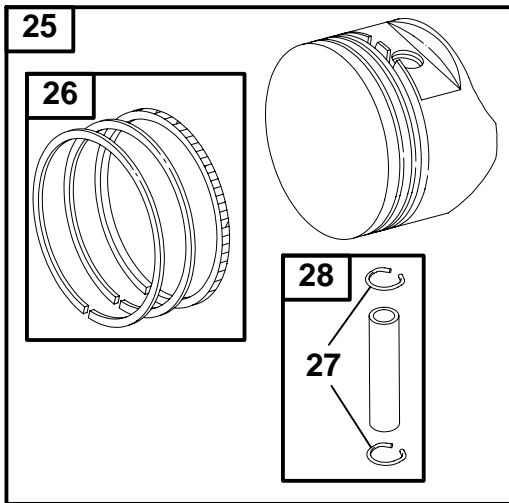

# 235400 to 235499

REF. NO.	PART NO.	DESCRIPTION	REF. NO.	PART NO.	DESCRIPTION	REF. NO.	PART NO.	DESCRIPTION
5	715375	Head-Cylinder	192	715372	Adjuster-Rocker Arm	1022	Δ710377	Gasket-Rocker Cover
7	Δ710539	Gasket-Cylinder Head	293	710538	Screw (Rocker Arm Shaft)	1023	715376	Cover-Rocker
13	710204	Screw (Cylinder Head)	296	710099	Stud (Muffler)	1026	710373	Rod-Push
33	716079	Valve-Exhaust	383	19576s	Wrench-Spark Plug	1029	710534	Arm-Rocker
34	716080	Valve-Intake	773	710537	Retainer	1031	710533	Shaft-Rocker Arm
35	691279	Spring-Valve (Intake)	868	Δ710979	Seal-Valve	1060	710535	Spring-Rocker Shaft
36	691279	Spring-Valve (Exhaust)	914	710023	Screw (Quantity 3)(Rocker Cover)			
42	715130	Keeper-Valve	914A	710248	Screw (Quantity 1)(Rocker Cover)			
45	710530	Tappet-Valve						
53	710556	Stud (Carburetor)						

★ Included in Engine Gasket Set-Ref. No. 358.

◆ Included in Carburetor Gasket Set-Ref. No. 977.

● Included in Carburetor Overhaul Kit-Ref. No. 121.

Δ Included in Valve Gasket Set-Ref. No. 1096.

REF. NO.	PART NO.	DESCRIPTION	REF. NO.	PART NO.	DESCRIPTION	REF. NO.	PART NO.	DESCRIPTION	
16	715342	Crankshaft (SAE 1" Keyway) Used on Type No(s). 0035, 0037, 0076, 0084, 0120, 0122, 0235, 0276, 0284, 0520, 0522, 0540. ----- <b>Note</b> ----- <b>715343</b> Crankshaft (SAE Taper) Used on Type No(s). 0042, 0070, 0071, 0074, 0080, 0083, 0090, 0280 0290, 0595, 0596. <b>715344</b> Crankshaft (SAE 1" Thread) Used on Type No(s). 0043, 0047, 0247, 0561. <b>715700</b> Crankshsft (JIS Taper) Used on Type No(s). 0058.	24	710037	Key-Flywheel	27	691792	Lock-Piston Pin	
		25			715793			Piston Assembly (Standard) ----- <b>Note</b> ----- <b>715797</b> Piston Assembly (.020" Oversize)	28
		26	715346	Ring Set (Standard) ----- <b>Note</b> ----- <b>715368</b> Ring Set (.020" Oversize)	29			715345	
						32	710221	Screw (Connecting Rod)	
						46	716237	Camshaft	
						101	710547	Pin-Shaft	
						742	710548	Retainer-E Ring	