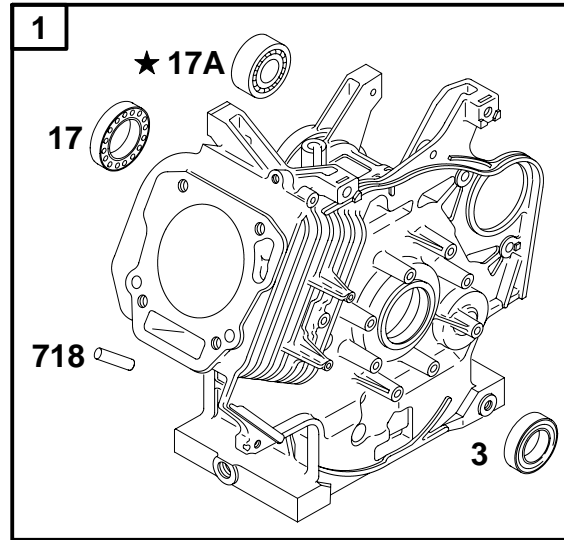

★ **REQUIRES SPECIAL TOOLS TO REPLACE. SEE REPAIR INSTRUCTION MANUAL.**

REF. NO.	PART NO.	DESCRIPTION	REF. NO.	PART NO.	DESCRIPTION	REF. NO.	PART NO.	DESCRIPTION
1	715355	Cylinder Assembly ----- Note ----- 715356 Cylinder Assembly Used on Type No(s). 0120, 0520. 715357 Cylinder Assembly Used on Type No(s). 0043, 0074, 0076, 0080, 0084, 0280, 0284, 0522.	17	710528	Bearing-Ball	614	710056	(Oil Sensor) Pin-Cotter
3	★291675	Oil-Seal (Magneto Side)	17A	710482	Bearing-Ball	616	710560	Crank-Governor
15	715000	Plug-Oil Drain	227	710561	Lever-Governor Control	631	★710004	Washer (Oil Drain Plug)
			278	710058	Washer (Governor Control Lever)	691	★710055	Seal-Governor Shaft
			306	710242	Shield-Cylinder	718	710005	Pin-Locating
			307	710023	Screw (Cylinder Shield)	725	710568	Shield-Heat
			505	710059	Nut (Governor Control Lever)	728	710023	Screw (Heat Shield)
			578	710308	Wire Assembly	978	★710091	Gasket-Oil Gard®
			586	710090	Nut	1052	715353	Sensor-Oil
						1058	MS3824	Owner's Manual
						1319	794467	Label-Warning
						1330	272147	Repair Manual

★ Included in Engine Gasket Set-Ref. No. 358.
◆ Included in Carburetor Gasket Set-Ref. No. 977.

● Included in Carburetor Overhaul Kit-Ref. No. 121.
△ Included in Valve Gasket Set-Ref. No. 1096.