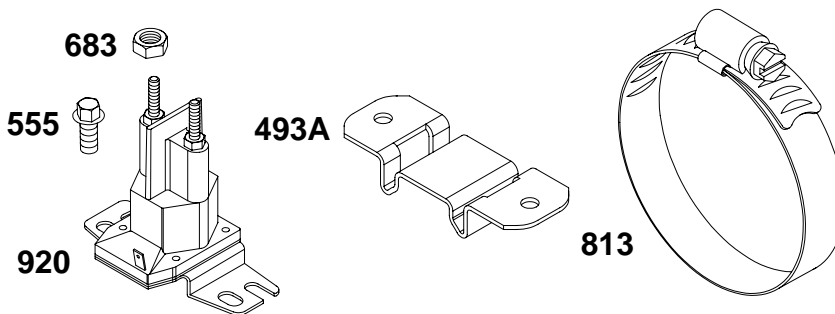

REF. NO.	PART NO.	DESCRIPTION	REF. NO.	PART NO.	DESCRIPTION	REF. NO.	PART NO.	DESCRIPTION
309	715208	Motor-Starter (Steel Pinion)	544		Armature-Starter (Service With Starter Motor 715208)	801	715394	Cap-Drive
310	710589	Bolt (Starter Motor)	555	810059	Screw (Starter Solenoid)	802	715393	Cap-End
311	496887	Brush Set	683	691029	Nut Starter Solenoid Terminal)	803	690854	Housing-Starter
413	710081	Nut (Starter Motor)				813	690635	Clamp
493A	691177	Bracket-Mounting				920	691656	Solenoid-Starter
510	496881	Drive-Starter				1009	710348	Screw (Starter Motor)
						1051	691124	Ring-Retaining

★ Included in Engine Gasket Set-Ref. No. 358.

◆ Included in Carburetor Gasket Set-Ref. No. 977.

● Included in Carburetor Overhaul Kit-Ref. No. 121.

△ Included in Valve Gasket Set-Ref. No. 1096.