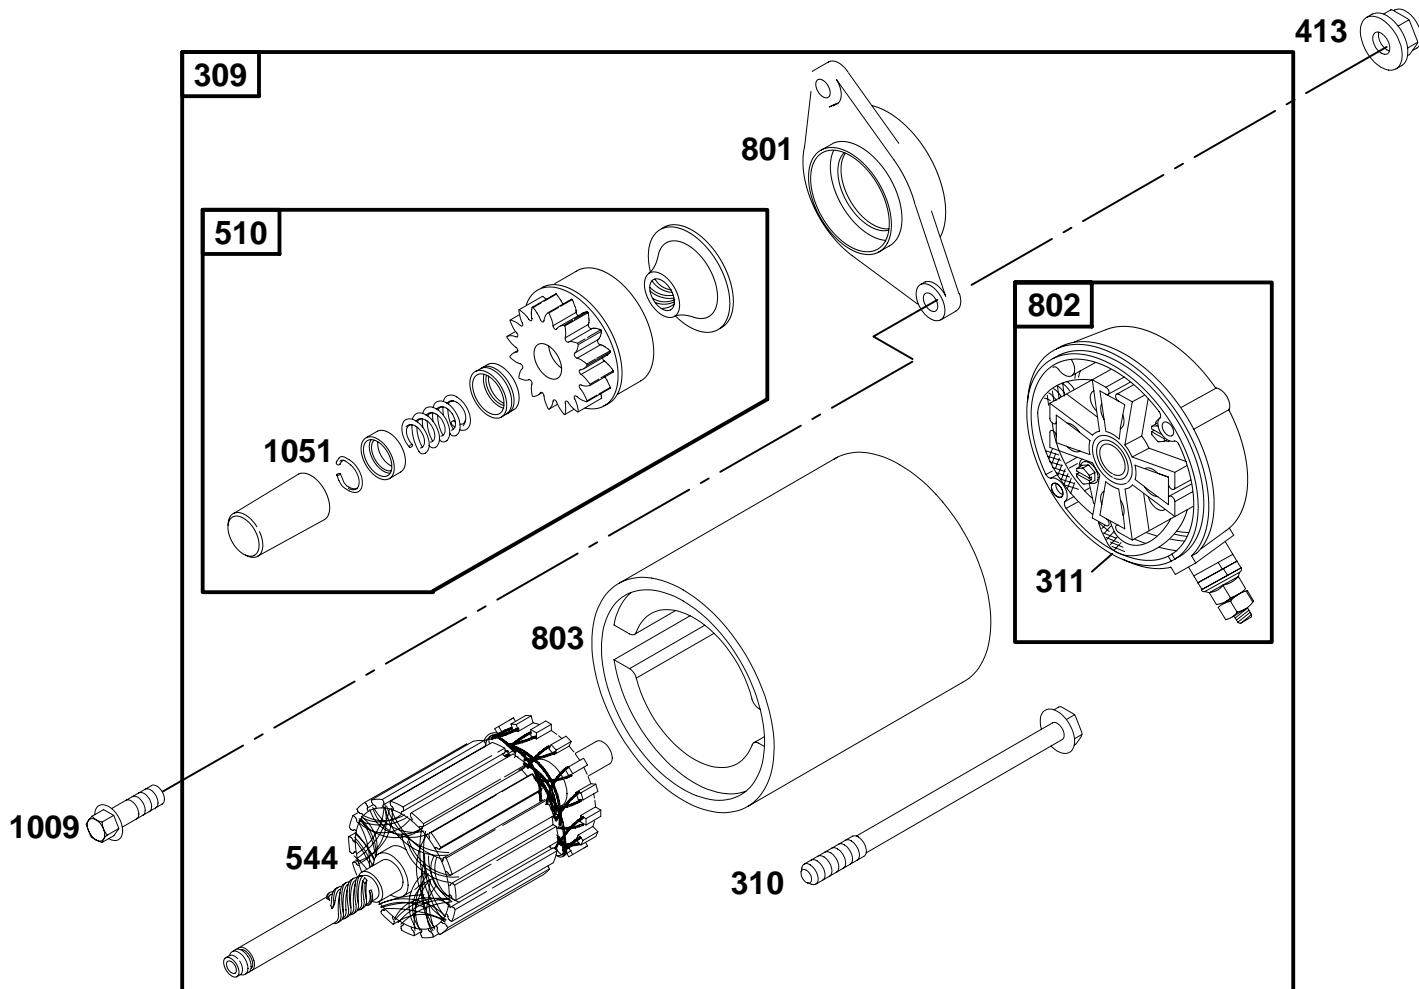

REF. NO.	PART NO.	DESCRIPTION	REF. NO.	PART NO.	DESCRIPTION	REF. NO.	PART NO.	DESCRIPTION
309	715208	Motor-Starter (Steel Pinion)	544		Armature-Starter (Service With Starter Motor 715208)	801	715394	Cap-Drive
310	710589	Bolt (Starter Motor)	555	810059	Screw (Starter Solenoid)	802	715393	Cap-End
311	496887	Brush Set	683	691029	Nut Starter Solenoid Terminal)	803	690854	Housing-Starter
413	710081	Nut (Starter Motor)				813	690635	Clamp
493A	691177	Bracket-Mounting				920	691656	Solenoid-Starter
510	496881	Drive-Starter				1009	710348	Screw (Starter Motor)
						1051	691124	Ring-Retaining

★ Included in Engine Gasket Set-Ref. No. 358.

◆ Included in Carburetor Gasket Set-Ref. No. 977.

● Included in Carburetor Overhaul Kit-Ref. No. 121.

△ Included in Valve Gasket Set-Ref. No. 1096.