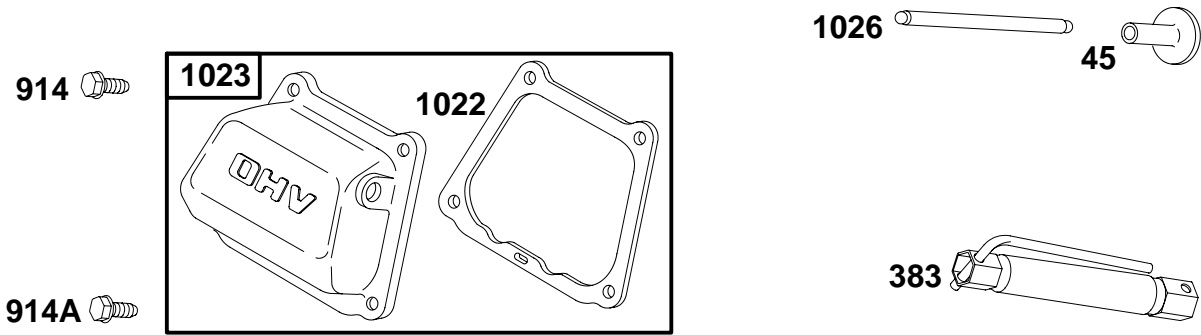

235400 to 235499

REF. NO.	PART NO.	DESCRIPTION	REF. NO.	PART NO.	DESCRIPTION	REF. NO.	PART NO.	DESCRIPTION
5	715375	Head-Cylinder	192	715372	Adjuster-Rocker Arm	1022	Δ710377	Gasket-Rocker Cover
7	Δ710539	Gasket-Cylinder Head	293	710538	Screw (Rocker Arm Shaft)	1023	715376	Cover-Rocker
13	710204	Screw (Cylinder Head)	296	710099	Stud (Muffler)	1026	710373	Rod-Push
33	716079	Valve-Exhaust	383	19576s	Wrench-Spark Plug	1029	710534	Arm-Rocker
34	716080	Valve-Intake	773	710537	Retainer	1031	710533	Shaft-Rocker Arm
35	691279	Spring-Valve (Intake)	868	Δ710979	Seal-Valve	1060	710535	Spring-Rocker Shaft
36	691279	Spring-Valve (Exhaust)	914	710023	Screw (Quantity 3)(Rocker Cover)			
42	715130	Keeper-Valve	914A	710248	Screw (Quantity 1)(Rocker Cover)			
45	710530	Tappet-Valve						
53	710556	Stud (Carburetor)						

★ Included in Engine Gasket Set-Ref. No. 358.

◆ Included in Carburetor Gasket Set-Ref. No. 977.

● Included in Carburetor Overhaul Kit-Ref. No. 121.

Δ Included in Valve Gasket Set-Ref. No. 1096.