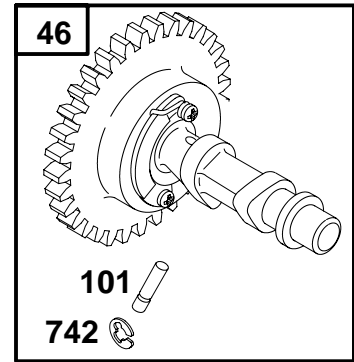

REF. NO.	PART NO.	DESCRIPTION	REF. NO.	PART NO.	DESCRIPTION	REF. NO.	PART NO.	DESCRIPTION			
16	715342	Crankshaft (SAE 1" Keyway) Used on Type No(s). 0035, 0037, 0076, 0084, 0120, 0122, 0235, 0276, 0284, 0520, 0522, 0540. ----- Note ----- 715343 Crankshaft (SAE Taper) Used on Type No(s). 0042, 0070, 0071, 0074, 0080, 0083, 0090, 0280 0290, 0595, 0596. 715344 Crankshaft (SAE 1" Thread) Used on Type No(s). 0043, 0047, 0247, 0561. 715700 Crankshsft (JIS Taper) Used on Type No(s). 0058.	24	710037	Key-Flywheel	27	691792	Lock-Piston Pin			
		25			715793			Piston Assembly (Standard) ----- Note ----- 715797 Piston Assembly (.020" Oversize)	28	715407	Pin-Piston (Standard)
		26	715346	Ring Set (Standard) ----- Note ----- 715368 Ring Set (.020" Oversize)	29			715345			Rod-Connecting ----- Note ----- 715366 Rod- Connecting (.020" Undersize)
						32	710221	Screw (Connecting Rod)			
						46	716237	Camshaft			
						101	710547	Pin-Shaft			
						742	710548	Retainer-E Ring			

★ Included in Engine Gasket Set-Ref. No. 358.
◆ Included in Carburetor Gasket Set-Ref. No. 977.

● Included in Carburetor Overhaul Kit-Ref. No. 121.
△ Included in Valve Gasket Set-Ref. No. 1096.