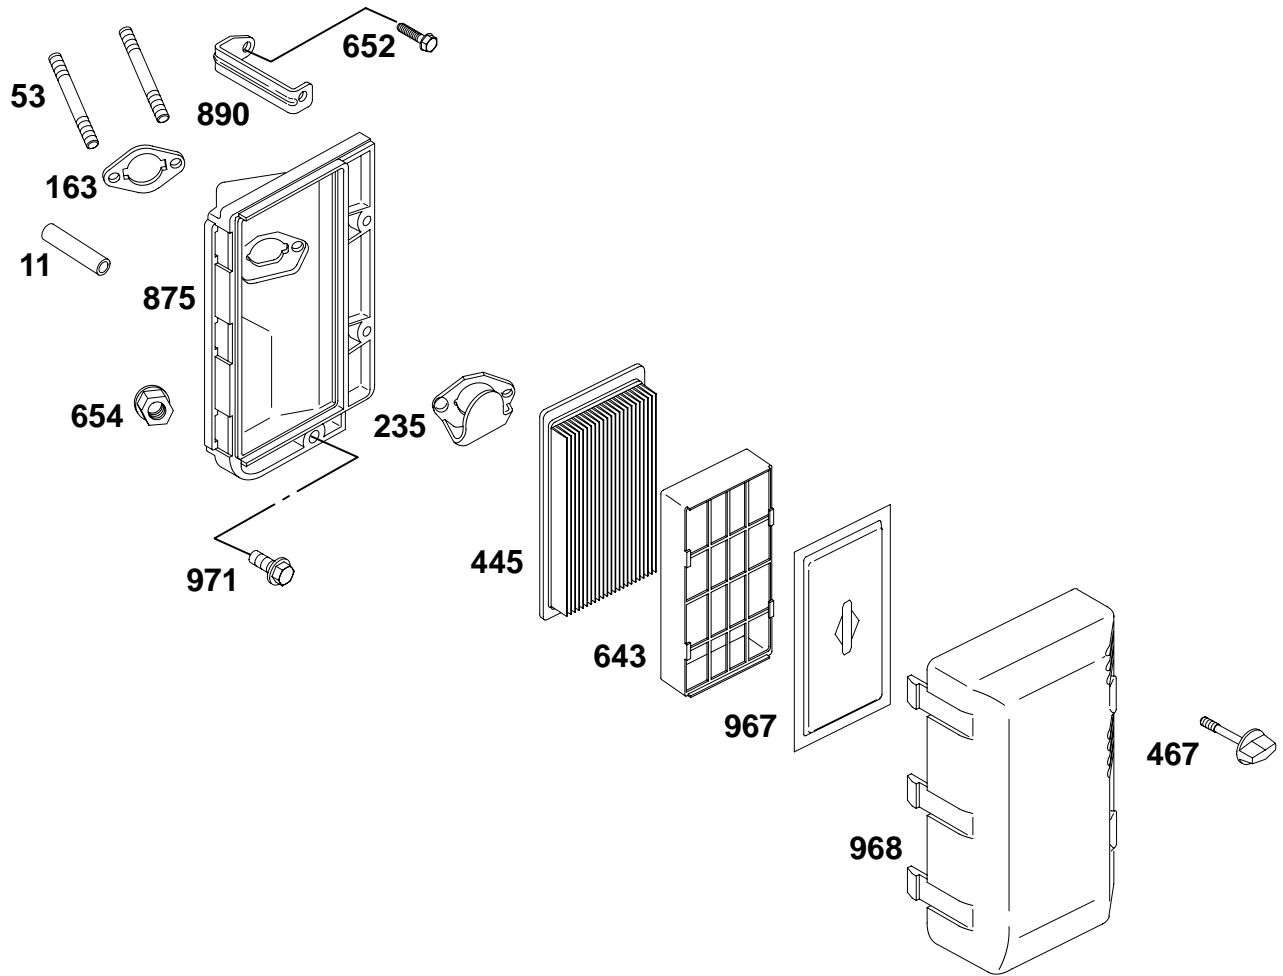

235400 to 235499

REF. NO.	PART NO.	DESCRIPTION	REF. NO.	PART NO.	DESCRIPTION	REF. NO.	PART NO.	DESCRIPTION
11	710115	Tube-Breather	643	710228	Retainer-Air Filter	967	710268	Filter-Pre Cleaner
53	710556	Stud (Carburetor)	652	710248	Screw (Support Bracket)	968	710579	Cover-Air Cleaner
163★◆	710557	Gasket-Air Cleaner	654	710068	Nut (Carburetor)	971	710234	Screw (Air Cleaner Base To Carburetor)
235	710553	Shield-Fuel Spray	875	710551	Base-Air Cleaner (Plastic)			
445	710266	Filter-Air Cleaner Cartridge	890	710554	Bracket-Support			
467	710113	Knob-Air Cleaner						

★ Included in Engine Gasket Set-Ref. No. 358.

◆ Included in Carburetor Gasket Set-Ref. No. 977.

● Included in Carburetor Overhaul Kit-Ref. No. 121.

△ Included in Valve Gasket Set-Ref. No. 1096.