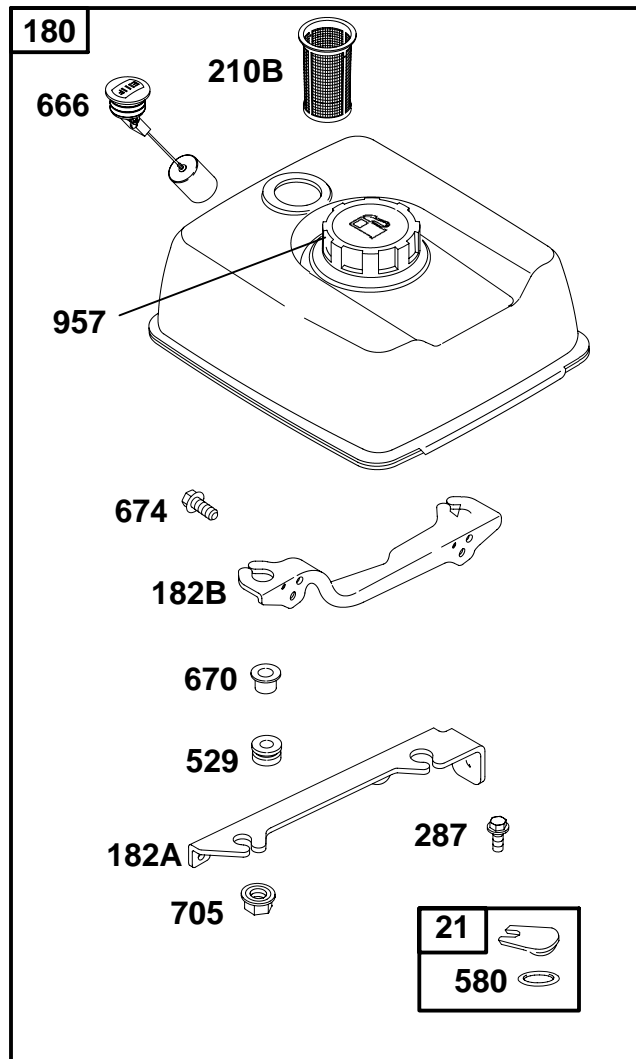

REF. NO.	PART NO.	DESCRIPTION	REF. NO.	PART NO.	DESCRIPTION	REF. NO.	PART NO.	DESCRIPTION
21	493668	Cap-Oil Fill	287	710234	Screw (Dipstick Tube)	670	710247	Spacer-Fuel Tank
180	716177	Tank-Fuel (Metal)(Black)	529	710246	Grommet	674	710248	Screw (Fuel Tank Bracket)
182B	710244	Bracket-Fuel Tank	580	280854	Seal-O Ring (Oil Fill Cap)	705	710068	Nut (Fuel Tank)
182A	710795	Bracket-Fuel Tank	666	710243	Gauge-Fuel	957	710490	Cap-Fuel Tank (Plastic)
210B	710065	Strainer-Fuel						

★ Included in Engine Gasket Set-Ref. No. 358.
◆ Included in Carburetor Gasket Set-Ref. No. 977.

● Included in Carburetor Overhaul Kit-Ref. No. 121.
Δ Included in Valve Gasket Set-Ref. No. 1096.