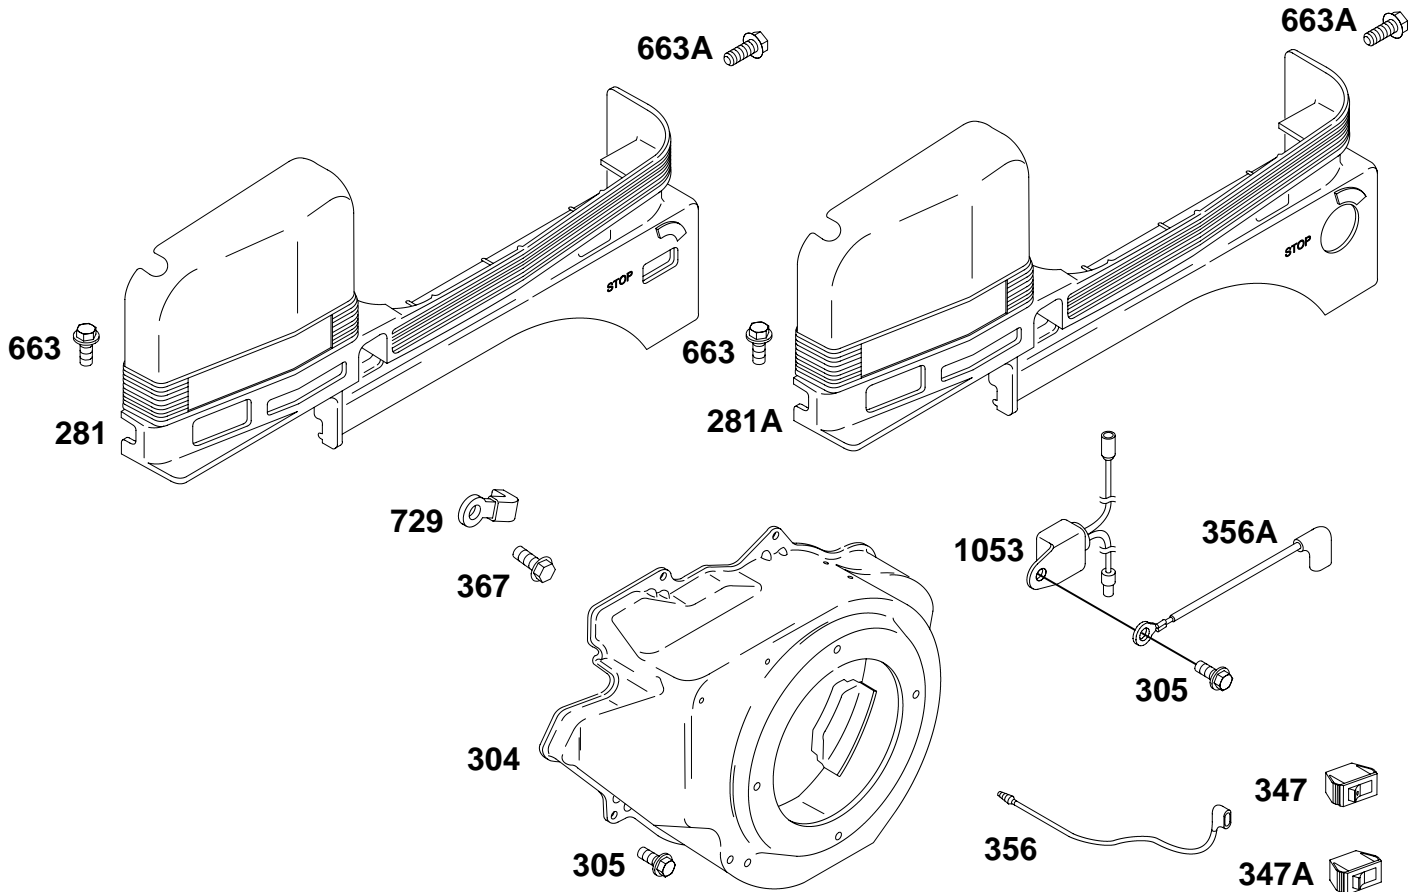

235400 to 235499

1036 EMISSIONS LABEL

REF. NO.	PART NO.	DESCRIPTION	REF. NO.	PART NO.	DESCRIPTION	REF. NO.	PART NO.	DESCRIPTION
281	710570	Panel-Control ----- Note ----- 710571 Panel-Control Used on Type No(s). 0037, 0042, 0595. 711151 Panel-Control Used on Type No(s). 0596.	304	711286	Housing-Blower ----- Note ----- 710574 Housing-Blower Used on Type No(s). 0043, 0074, 0076, 0080, 0084, 0122, 0276, 0284, 0522.	356	710087	Wire-Stop
281A	710577	Panel-Control Used on Type No(s). 0074, 0076, 0080, 0084, 0276, 0280, 0284, 0522.	305	710023	Screw (Blower Housing)	356A	710120	Wire-Stop
			347	691995	Switch-Rocker (Without Lamp)	367	710023	Screw (Wire Clip)
			347A	495098s	Switch-Rocker (With Lamp)	663	710234	Screw (Control Panel)
						663A	710095	Screw (Control Panel)
						729	710083	Clip-Wire
						1036		Label-Emission (Available From A Briggs & Stratton Authorized Dealer)
						1053	710305	Module-Oil Gard®

★ Included in Engine Gasket Set-Ref. No. 358.
◆ Included in Carburetor Gasket Set-Ref. No. 977.

● Included in Carburetor Overhaul Kit-Ref. No. 121.
△ Included in Valve Gasket Set-Ref. No. 1096.