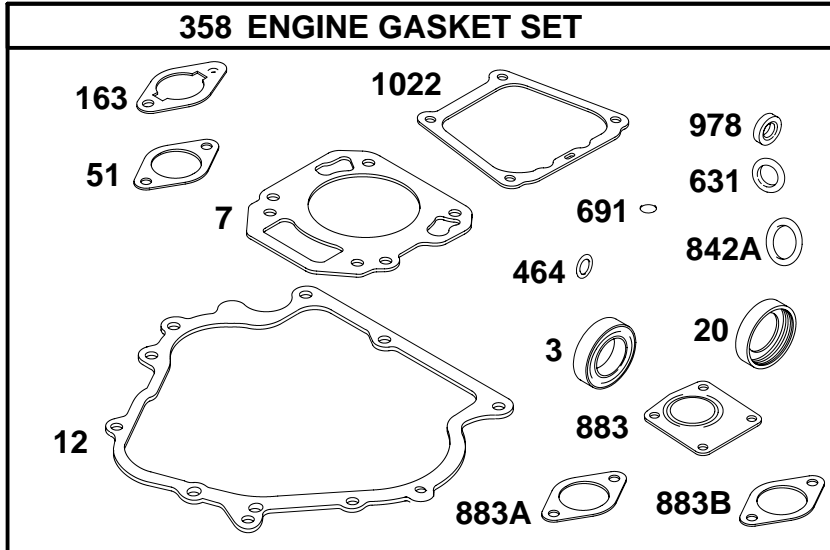

235400 to 235499

REF. NO.	PART NO.	DESCRIPTION	REF. NO.	PART NO.	DESCRIPTION	REF. NO.	PART NO.	DESCRIPTION
3	★291675	Seal-Oil (Magneto Side)	137	◆●281165	Gasket-Float Bowl	883A	△★710250	Gasket-Exhaust (Used Before Code Date 01070100).
7	△★710539	Gasket-Cylinder Head	142	●498547	Nozzle-Carburetor (Carburetor Part Number 715331)	883B	△★711181	Gasket-Exhaust (Used After Code Date 01063000).
12	★710378	Gasket-Crankcase	----- Note -----			978	★710091	Gasket-Oil Gard®
20	★291675	Seal-Oil (PTO Side)	◆●690668		Nozzle-Carburetor (Carburetor Part Number 715331)	987	●691326	Seal-Throttle Shaft
51	◆●★710559	Gasket-Intake	163	◆●★710557	Gasket-Air Cleaner	1022	△★710377	Gasket-Rocker Cover
93	●690602	Bushing-Throttle Shaft	276	◆●692255	Washer-Sealing	691		
95	●94098	Screw (Throttle Valve)	358	715383	Gasket Set-Engine	464	★710069	O-Ring Seal (Fuel Shut Off Valve)
104	●690525	Pin-Float Hinge	464	★710069	O-Ring Seal (Fuel Shut Off Valve)	631	★710004	Washer (Oil Drain Plug)
105	●231855	Valve-Float Needle	631	★710004	Washer (Oil Drain Plug)	633	●690597	Seal-Choke/Throttle Shaft
121	715718	Kit-Carburetor Overhaul (Carburetor Part Number 715331)	633	●690597	Seal-Choke/Throttle Shaft	691	★710055	Seal-Governor Shaft
		----- Note -----	691	★710055	Seal-Governor Shaft	842A	★710218	Seal-O Ring (Dipstick Tube)
		715387 Kit-Carburetor Overhaul (Carburetor Part Number 715400)	842A	★710218	Seal-O Ring (Dipstick Tube)			
127	●695005	Plug-Welch						

★ Included in Engine Gasket Set-Ref. No. 358.
◆ Included in Carburetor Gasket Set-Ref. No. 977.

● Included in Carburetor Overhaul Kit-Ref. No. 121.
△ Included in Valve Gasket Set-Ref. No. 1096.