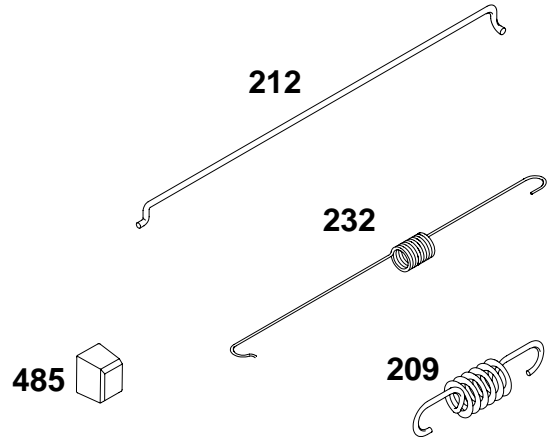

235400 to 235499

REF. NO.	PART NO.	DESCRIPTION	REF. NO.	PART NO.	DESCRIPTION	REF. NO.	PART NO.	DESCRIPTION
129	715024	Screw/Spring-Governor Speed (Idle & High Speed Adjustment) ----- Note ----- 715170 Screw/Spring-Governor Speed (Idle & High Speed Adjustment) Used on Type No(s). 0042, 0058, 0071, 0074, 0080, 0083, 0090.	209	710705	Spring-Governor ----- Note ----- 710564 Spring-Governor Used on Type No(s). 0042, 0070, 0071, 0074, 0595, 0596. 710580 Spring-Governor Used on Type No(s). 0058, 0080, 0083, 0090, 0280, 0290. 711177 Spring-Governor Used on Type No(s). 0540, 0561.	213	715347	Bracket-Choke Control
163★●710557		Gasket-Air Cleaner				213A	715348	Bracket-Choke Control
188	710057	Screw (Control Bracket)	212	710562	Link-Throttle	222	715025	Bracket-Control ----- Note ----- 715046 Bracket-Control Used on Type No(s). 0042, 0058, 0070, 0071, 0074, 0080, 0083, 0090, 0280, 0290, 0595, 0596.
						232	710563	Spring-Governor Link
						380	710081	Nut (Electro Magnet)
						485	692295	Knob-Control
						1043	692955	Magnet-Electro

★ Included in Engine Gasket Set-Ref. No. 358.
◆ Included in Carburetor Gasket Set-Ref. No. 977.

● Included in Carburetor Overhaul Kit-Ref. No. 121.
△ Included in Valve Gasket Set-Ref. No. 1096.