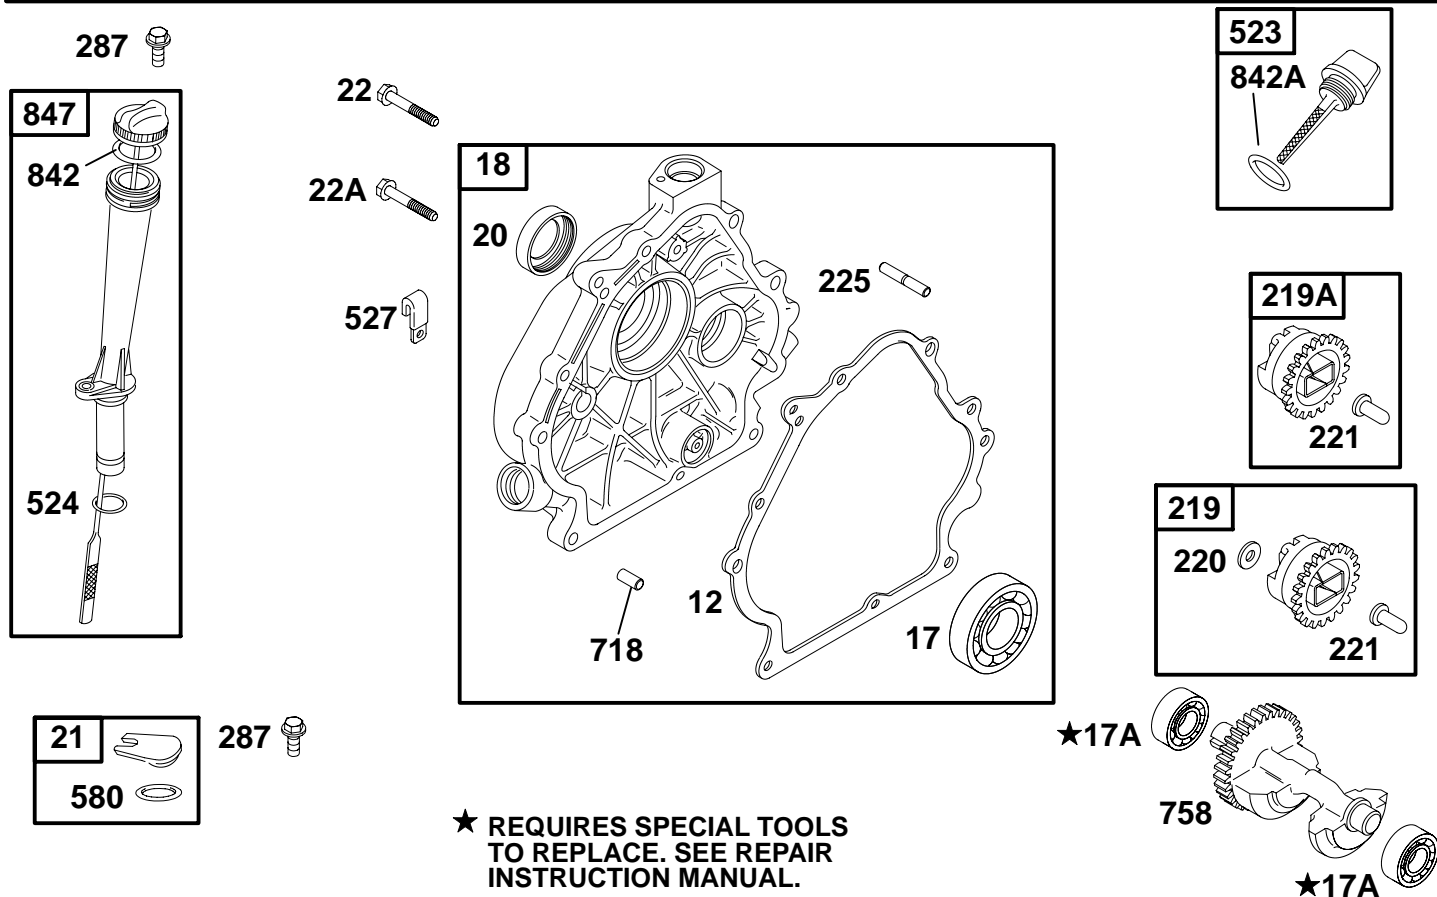

★ **REQUIRES SPECIAL TOOLS TO REPLACE. SEE REPAIR INSTRUCTION MANUAL.**

REF. NO.	PART NO.	DESCRIPTION	REF. NO.	PART NO.	DESCRIPTION	REF. NO.	PART NO.	DESCRIPTION
12	★710378	Gasket-Crankcase	20	★291675s	Seal-Oil (PTO Side)	287	710234	Screw (Dipstick Tube)
17	710528	Bearing-Ball	21	493668	Cap-Oil Fill	523	710817	Dipstick (Yellow)
		----- Note -----	22	710032	Screw (Crankcase Cover)	524	280854	Seal-Dipstick Tube
		710657 Bearing-Ball	22A	710306	Screw (Crankcase Cover)	527	710100	Clamp-Tube
		Used on Type No(s). 0047, 0247, 0561.	219	715679	Gear-Governor (Used After Code Date 99073100)	580	280854	Seal-O Ring (Oil Fill Cap)
17A	710482	Bearing-Ball	219A	715696	Gear-Governor (Used Before Code Date 99080100)	718	710005	Pin-Locating
18	715359	Cover-Crankcase	220	710545	Washer (Governor Gear)	758	710542	Counterweight
		----- Note -----	221	710027	Cup-Governor	842	691870	Seal-O Ring (Dipstick Tube)
		715358 Cover-Crankcase	225	710028	Shaft-Governor Gear	842A	★710218	Seal-O Ring (Dipstick Tube)
		Used on Type No(s). 0042, 0595.				847	710543	Dipstick/Tube Assembly
		715526 Cover-Crankcase						
		Used on Type No(s). 0058.						

★ Included in Engine Gasket Set-Ref. No. 358.

◆ Included in Carburetor Gasket Set-Ref. No. 977.

● Included in Carburetor Overhaul Kit-Ref. No. 121.

△ Included in Valve Gasket Set-Ref. No. 1096.