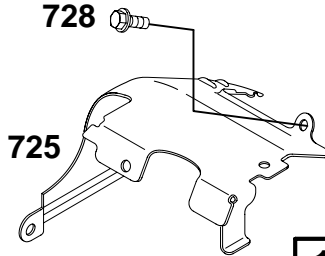

**REQUIRED** when replacing parts with warning labels affixed.

★ **REQUIRES SPECIAL TOOLS TO REPLACE. SEE REPAIR INSTRUCTION MANUAL.**

REF. NO.	PART NO.	DESCRIPTION	REF. NO.	PART NO.	DESCRIPTION	REF. NO.	PART NO.	DESCRIPTION
1	715355	Cylinder Assembly ----- <b>Note</b> ----- 715356 Cylinder Assembly Used on Type No(s). 0120, 0520. 715357 Cylinder Assembly Used on Type No(s). 0043, 0074, 0076, 0080, 0084, 0280, 0284, 0522.	17	710528	Bearing-Ball	614	710056	(Oil Sensor) Pin-Cotter
3	★291675	Oil-Seal (Magneto Side)	17A	710482	Bearing-Ball	616	710560	Crank-Governor
15	715000	Plug-Oil Drain	227	710561	Lever-Governor Control	631	★710004	Washer (Oil Drain Plug)
			278	710058	Washer (Governor Control Lever)	691	★710055	Seal-Governor Shaft
			306	710242	Shield-Cylinder	718	710005	Pin-Locating
			307	710023	Screw (Cylinder Shield)	725	710568	Shield-Heat
			505	710059	Nut (Governor Control Lever)	728	710023	Screw (Heat Shield)
			578	710308	Wire Assembly	978	★710091	Gasket-Oil Gard®
			586	710090	Nut	1052	715353	Sensor-Oil
						1058	MS3824	Owner's Manual
						1319	794467	Label-Warning
						1330	272147	Repair Manual

# 235400 to 235499

REF. NO.	PART NO.	DESCRIPTION	REF. NO.	PART NO.	DESCRIPTION	REF. NO.	PART NO.	DESCRIPTION
5	715375	Head-Cylinder	192	715372	Adjuster-Rocker Arm	1022	Δ710377	Gasket-Rocker Cover
7	Δ710539	Gasket-Cylinder Head	293	710538	Screw (Rocker Arm Shaft)	1023	715376	Cover-Rocker
13	710204	Screw (Cylinder Head)	296	710099	Stud (Muffler)	1026	710373	Rod-Push
33	716079	Valve-Exhaust	383	19576s	Wrench-Spark Plug	1029	710534	Arm-Rocker
34	716080	Valve-Intake	773	710537	Retainer	1031	710533	Shaft-Rocker Arm
35	691279	Spring-Valve (Intake)	868	Δ710979	Seal-Valve	1060	710535	Spring-Rocker Shaft
36	691279	Spring-Valve (Exhaust)	914	710023	Screw (Quantity 3)(Rocker Cover)			
42	715130	Keeper-Valve	914A	710248	Screw (Quantity 1)(Rocker Cover)			
45	710530	Tappet-Valve						
53	710556	Stud (Carburetor)						