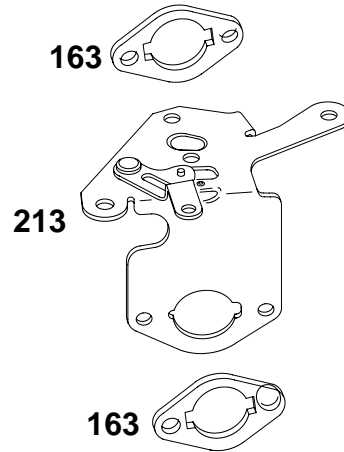

235400 to 235499

REF. NO.	PART NO.	DESCRIPTION	REF. NO.	PART NO.	DESCRIPTION	REF. NO.	PART NO.	DESCRIPTION
129	715024	Screw/Spring-Governor Speed (Idle & High Speed Adjustment) ----- Note ----- 715170 Screw/Spring-Governor Speed (Idle & High Speed Adjustment) Used on Type No(s). 0042, 0058, 0071, 0074, 0080, 0083, 0090.	209	710705	Spring-Governor ----- Note ----- 710564 Spring-Governor Used on Type No(s). 0042, 0070, 0071, 0074, 0595, 0596. 710580 Spring-Governor Used on Type No(s). 0058, 0080, 0083, 0090, 0280, 0290. 711177 Spring-Governor Used on Type No(s). 0540, 0561.	213	715347	Bracket-Choke Control
163★●710557		Gasket-Air Cleaner				213A	715348	Bracket-Choke Control
188	710057	Screw (Control Bracket)	212	710562	Link-Throttle	222	715025	Bracket-Control ----- Note ----- 715046 Bracket-Control Used on Type No(s). 0042, 0058, 0070, 0071, 0074, 0080, 0083, 0090, 0280, 0290, 0595, 0596.
						232	710563	Spring-Governor Link
						380	710081	Nut (Electro Magnet)
						485	692295	Knob-Control
						1043	692955	Magnet-Electro

★ Included in Engine Gasket Set-Ref. No. 358.
◆ Included in Carburetor Gasket Set-Ref. No. 977.

● Included in Carburetor Overhaul Kit-Ref. No. 121.
△ Included in Valve Gasket Set-Ref. No. 1096.