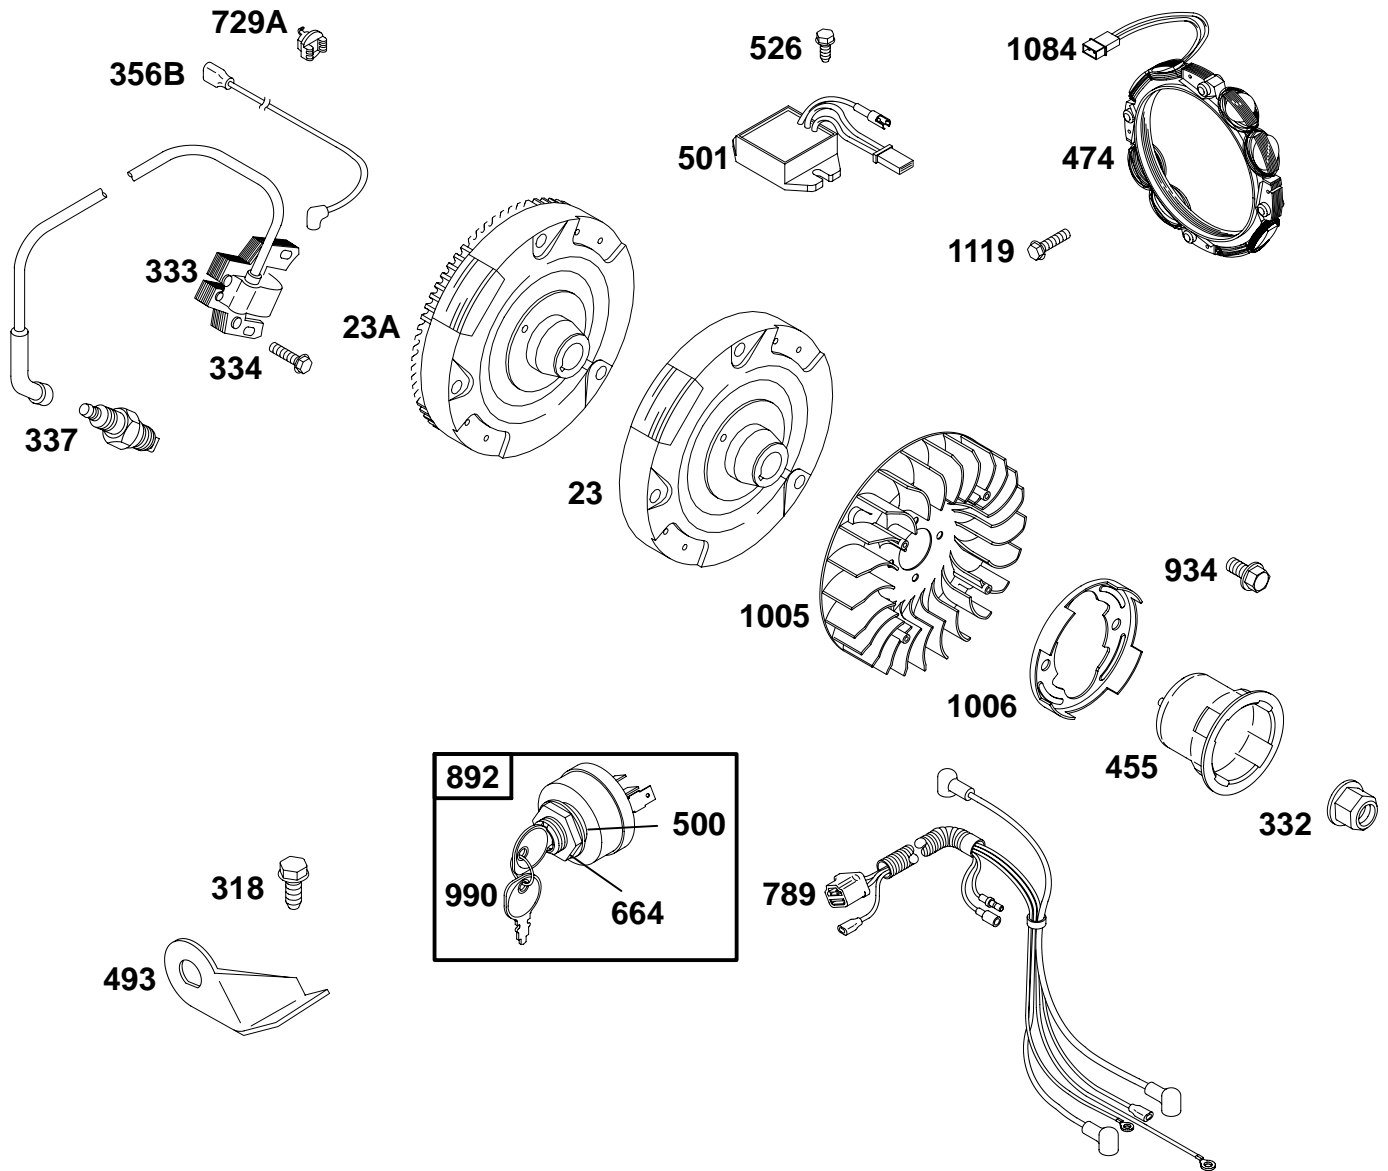

REF. NO.	PART NO.	DESCRIPTION	REF. NO.	PART NO.	DESCRIPTION	REF. NO.	PART NO.	DESCRIPTION
23	715265	Flywheel			(Magneto Armature)	729A	710046	Clip-Wire
23A	715258	Flywheel				789	710576	Harness-Wiring
		----- Note -----	337	491055s	Plug-Spark	892	692318	Switch-Key
		715260 Flywheel	356B	710324	Wire-Stop	934	710550	Screw
		Used on Type No(s).	455	710588	Cup-Flywheel			(Fan Retainer)
		0084, 0122, 0284,	474	715798	Alternator	990	392832	Key Set
		0522.	493	710575	Bracket-Mounting	1005	280687	Fan-Flywheel
318	710057	Screw	500	691086	Washer	1006	690452	Retainer-Fan
		(Mounting Bracket)			(Key Switch)	1084	710386	Terminal Connector
332	710345	Nut	501	394890	Regulator	1119	690938	Screw
		(Flywheel)	526	710057	Screw			(Alternator)
333	492341	Armature-Magneto			(Regulator)			
334	690938	Screw	664	691087	Nut			
					(Key Switch)			

★ Included in Engine Gasket Set-Ref. No. 358.

◆ Included in Carburetor Gasket Set-Ref. No. 977.

● Included in Carburetor Overhaul Kit-Ref. No. 121.

△ Included in Valve Gasket Set-Ref. No. 1096.