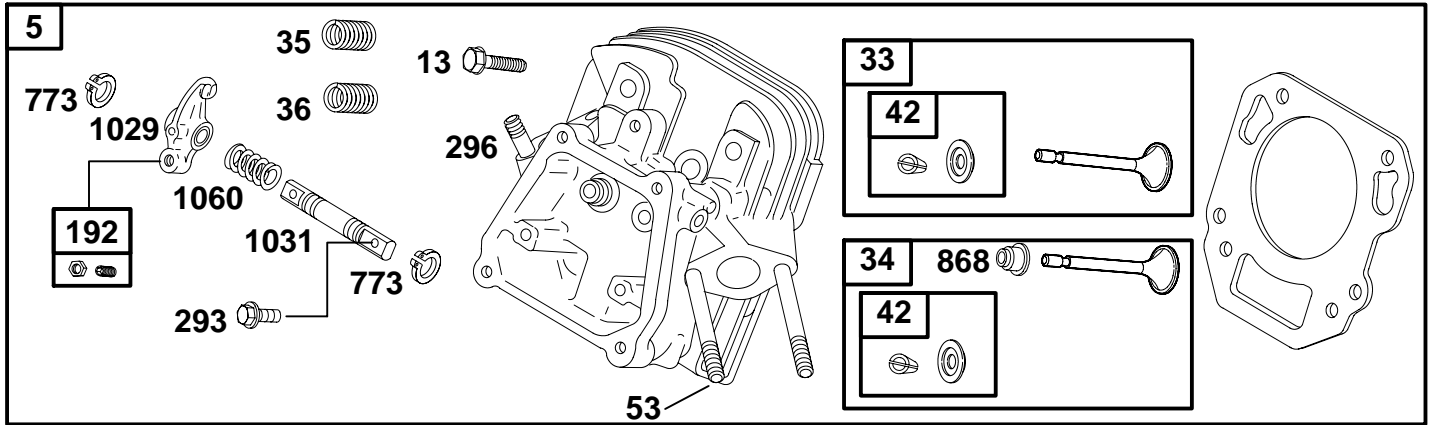

235400 to 235499

REF. NO.	PART NO.	DESCRIPTION	REF. NO.	PART NO.	DESCRIPTION	REF. NO.	PART NO.	DESCRIPTION
5	715375	Head-Cylinder	192	715372	Adjuster-Rocker Arm	1022	Δ710377	Gasket-Rocker Cover
7	Δ710539	Gasket-Cylinder Head	293	710538	Screw (Rocker Arm Shaft)	1023	715376	Cover-Rocker
13	710204	Screw (Cylinder Head)	296	710099	Stud (Muffler)	1026	710373	Rod-Push
33	716079	Valve-Exhaust	383	19576s	Wrench-Spark Plug	1029	710534	Arm-Rocker
34	716080	Valve-Intake	773	710537	Retainer	1031	710533	Shaft-Rocker Arm
35	691279	Spring-Valve (Intake)	868	Δ710979	Seal-Valve	1060	710535	Spring-Rocker Shaft
36	691279	Spring-Valve (Exhaust)	914	710023	Screw (Quantity 3)(Rocker Cover)			
42	715130	Keeper-Valve	914A	710248	Screw (Quantity 1)(Rocker Cover)			
45	710530	Tappet-Valve						
53	710556	Stud (Carburetor)						

★ Included in Engine Gasket Set-Ref. No. 358.

◆ Included in Carburetor Gasket Set-Ref. No. 977.

● Included in Carburetor Overhaul Kit-Ref. No. 121.

Δ Included in Valve Gasket Set-Ref. No. 1096.