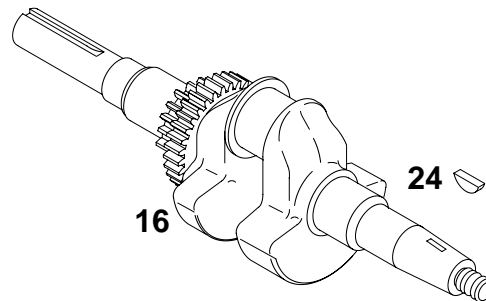

# 235400 to 235499

REF. NO.	PART NO.	DESCRIPTION	REF. NO.	PART NO.	DESCRIPTION	REF. NO.	PART NO.	DESCRIPTION
5	715375	Head-Cylinder	192	715372	Adjuster-Rocker Arm	1022	Δ710377	Gasket-Rocker Cover
7	Δ710539	Gasket-Cylinder Head	293	710538	Screw (Rocker Arm Shaft)	1023	715376	Cover-Rocker
13	710204	Screw (Cylinder Head)	296	710099	Stud (Muffler)	1026	710373	Rod-Push
33	716079	Valve-Exhaust	383	19576s	Wrench-Spark Plug	1029	710534	Arm-Rocker
34	716080	Valve-Intake	773	710537	Retainer	1031	710533	Shaft-Rocker Arm
35	691279	Spring-Valve (Intake)	868	Δ710979	Seal-Valve	1060	710535	Spring-Rocker Shaft
36	691279	Spring-Valve (Exhaust)	914	710023	Screw (Quantity 3)(Rocker Cover)			
42	715130	Keeper-Valve	914A	710248	Screw (Quantity 1)(Rocker Cover)			
45	710530	Tappet-Valve						
53	710556	Stud (Carburetor)						

★ Included in Engine Gasket Set-Ref. No. 358.

◆ Included in Carburetor Gasket Set-Ref. No. 977.

● Included in Carburetor Overhaul Kit-Ref. No. 121.

Δ Included in Valve Gasket Set-Ref. No. 1096.

REF. NO.	PART NO.	DESCRIPTION	REF. NO.	PART NO.	DESCRIPTION	REF. NO.	PART NO.	DESCRIPTION	
16	715342	Crankshaft (SAE 1" Keyway) Used on Type No(s). 0035, 0037, 0076, 0084, 0120, 0122, 0235, 0276, 0284, 0520, 0522, 0540. ----- <b>Note</b> ----- <b>715343</b> Crankshaft (SAE Taper) Used on Type No(s). 0042, 0070, 0071, 0074, 0080, 0083, 0090, 0280 0290, 0595, 0596. <b>715344</b> Crankshaft (SAE 1" Thread) Used on Type No(s). 0043, 0047, 0247, 0561. <b>715700</b> Crankshsft (JIS Taper) Used on Type No(s). 0058.	24	710037	Key-Flywheel	27	691792	Lock-Piston Pin	
		25			715793			Piston Assembly (Standard) ----- <b>Note</b> ----- <b>715797</b> Piston Assembly (.020" Oversize)	28
		26	715346	Ring Set (Standard) ----- <b>Note</b> ----- <b>715368</b> Ring Set (.020" Oversize)	29			715345	
						32	710221	Screw (Connecting Rod)	
						46	716237	Camshaft	
						101	710547	Pin-Shaft	
						742	710548	Retainer-E Ring	