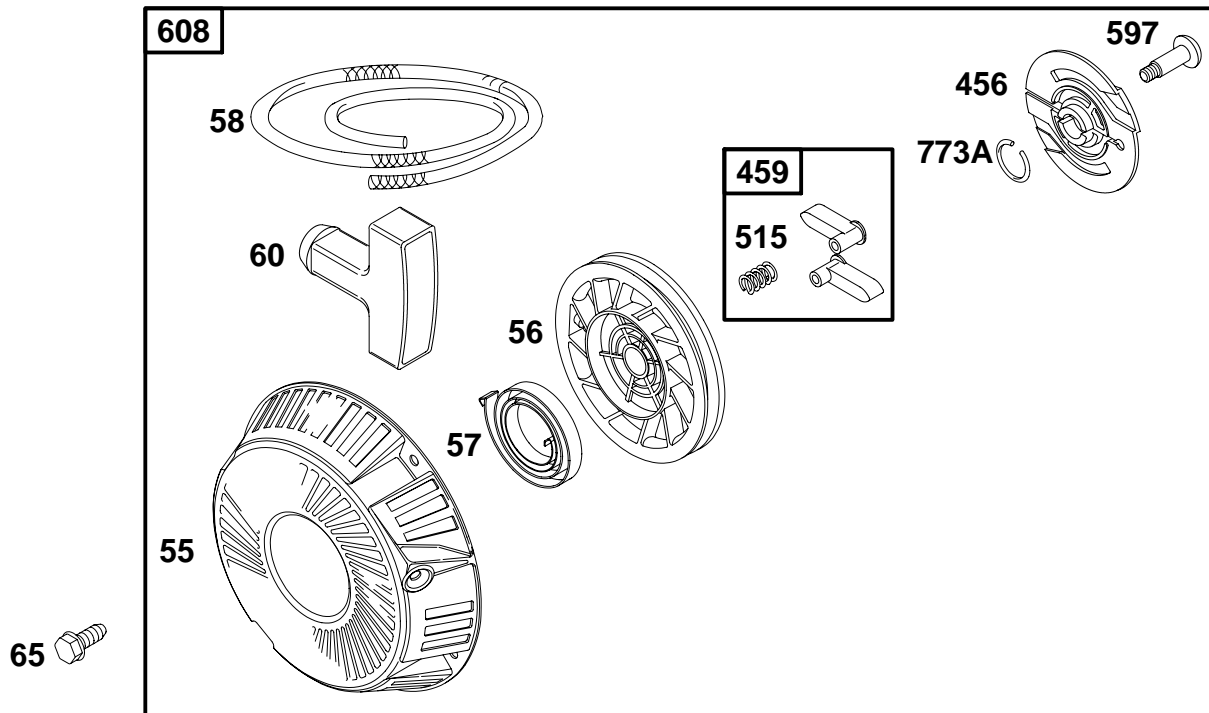

235400 to 235499

REF. NO.	PART NO.	DESCRIPTION	REF. NO.	PART NO.	DESCRIPTION	REF. NO.	PART NO.	DESCRIPTION
55	691568	Housing-Rewind Starter	60	490652	Grip-Starter Rope	597	690876	Screw (Pawl Friction Plate)
56	692085	Pulley-Starter	65	710074	Screw (Rewind Starter)	608	692102	Starter-Rewind
57	692086	Spring-Rewind Starter	456	691529	Plate-Pawl Friction	773A	690875	Retainer
58	66574	Rope-Starter (Cut To Required Length)	459	808166	Pawl-Ratchet			
			515	691528	Spring-Pawl			

★ Included in Engine Gasket Set-Ref. No. 358.

◆ Included in Carburetor Gasket Set-Ref. No. 977.

● Included in Carburetor Overhaul Kit-Ref. No. 121.

△ Included in Valve Gasket Set-Ref. No. 1096.