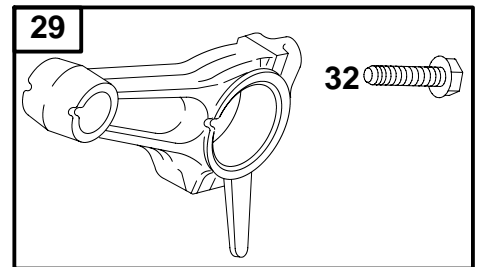

# 235400 to 235499

REF. NO.	PART NO.	DESCRIPTION	REF. NO.	PART NO.	DESCRIPTION	REF. NO.	PART NO.	DESCRIPTION
5	715375	Head-Cylinder	192	715372	Adjuster-Rocker Arm	1022	Δ710377	Gasket-Rocker Cover
7	Δ710539	Gasket-Cylinder Head	293	710538	Screw (Rocker Arm Shaft)	1023	715376	Cover-Rocker
13	710204	Screw (Cylinder Head)	296	710099	Stud (Muffler)	1026	710373	Rod-Push
33	716079	Valve-Exhaust	383	19576s	Wrench-Spark Plug	1029	710534	Arm-Rocker
34	716080	Valve-Intake	773	710537	Retainer	1031	710533	Shaft-Rocker Arm
35	691279	Spring-Valve (Intake)	868	Δ710979	Seal-Valve	1060	710535	Spring-Rocker Shaft
36	691279	Spring-Valve (Exhaust)	914	710023	Screw (Quantity 3)(Rocker Cover)			
42	715130	Keeper-Valve	914A	710248	Screw (Quantity 1)(Rocker Cover)			
45	710530	Tappet-Valve						
53	710556	Stud (Carburetor)						

★ Included in Engine Gasket Set-Ref. No. 358.

◆ Included in Carburetor Gasket Set-Ref. No. 977.

● Included in Carburetor Overhaul Kit-Ref. No. 121.

Δ Included in Valve Gasket Set-Ref. No. 1096.

REF. NO.	PART NO.	DESCRIPTION	REF. NO.	PART NO.	DESCRIPTION	REF. NO.	PART NO.	DESCRIPTION	
16	715342	Crankshaft (SAE 1" Keyway) Used on Type No(s). 0035, 0037, 0076, 0084, 0120, 0122, 0235, 0276, 0284, 0520, 0522, 0540. ----- <b>Note</b> ----- <b>715343</b> Crankshaft (SAE Taper) Used on Type No(s). 0042, 0070, 0071, 0074, 0080, 0083, 0090, 0280 0290, 0595, 0596. <b>715344</b> Crankshaft (SAE 1" Thread) Used on Type No(s). 0043, 0047, 0247, 0561. <b>715700</b> Crankshsft (JIS Taper) Used on Type No(s). 0058.	24	710037	Key-Flywheel	27	691792	Lock-Piston Pin	
		25			715793			Piston Assembly (Standard) ----- <b>Note</b> ----- <b>715797</b> Piston Assembly (.020" Oversize)	28
		26	715346	Ring Set (Standard) ----- <b>Note</b> ----- <b>715368</b> Ring Set (.020" Oversize)	29			715345	
						32	710221	Screw (Connecting Rod)	
						46	716237	Camshaft	
						101	710547	Pin-Shaft	
						742	710548	Retainer-E Ring	