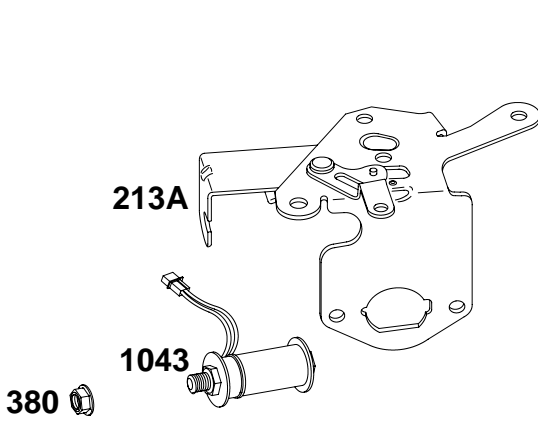

235400 to 235499

REF. NO.	PART NO.	DESCRIPTION	REF. NO.	PART NO.	DESCRIPTION	REF. NO.	PART NO.	DESCRIPTION
129	715024	Screw/Spring-Governor Speed (Idle & High Speed Adjustment) ----- Note ----- 715170 Screw/Spring-Governor Speed (Idle & High Speed Adjustment) Used on Type No(s). 0042, 0058, 0071, 0074, 0080, 0083, 0090.	209	710705	Spring-Governor ----- Note ----- 710564 Spring-Governor Used on Type No(s). 0042, 0070, 0071, 0074, 0595, 0596. 710580 Spring-Governor Used on Type No(s). 0058, 0080, 0083, 0090, 0280, 0290. 711177 Spring-Governor Used on Type No(s). 0540, 0561.	213	715347	Bracket-Choke Control
163★●710557		Gasket-Air Cleaner				213A	715348	Bracket-Choke Control
188	710057	Screw (Control Bracket)	212	710562	Link-Throttle	222	715025	Bracket-Control ----- Note ----- 715046 Bracket-Control Used on Type No(s). 0042, 0058, 0070, 0071, 0074, 0080, 0083, 0090, 0280, 0290, 0595, 0596.
						232	710563	Spring-Governor Link
						380	710081	Nut (Electro Magnet)
						485	692295	Knob-Control
						1043	692955	Magnet-Electro

★ Included in Engine Gasket Set-Ref. No. 358.
◆ Included in Carburetor Gasket Set-Ref. No. 977.

● Included in Carburetor Overhaul Kit-Ref. No. 121.
△ Included in Valve Gasket Set-Ref. No. 1096.