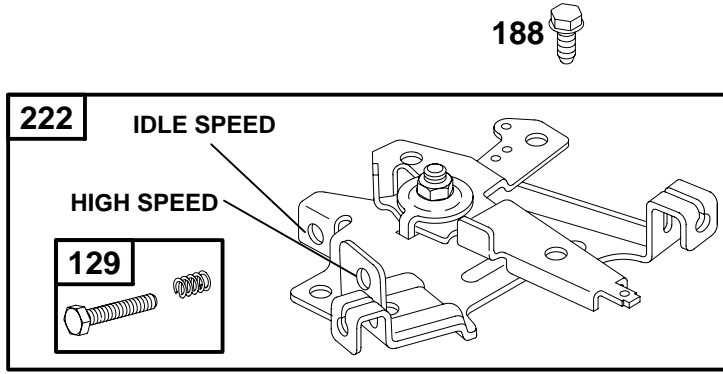

235400 to 235499

REF. NO.	PART NO.	DESCRIPTION	REF. NO.	PART NO.	DESCRIPTION	REF. NO.	PART NO.	DESCRIPTION
129	715024	Screw/Spring-Governor Speed (Idle & High Speed Adjustment) ----- Note ----- 715170 Screw/Spring-Governor Speed (Idle & High Speed Adjustment) Used on Type No(s). 0042, 0058, 0071, 0074, 0080, 0083, 0090.	209	710705	Spring-Governor ----- Note ----- 710564 Spring-Governor Used on Type No(s). 0042, 0070, 0071, 0074, 0595, 0596. 710580 Spring-Governor Used on Type No(s). 0058, 0080, 0083, 0090, 0280, 0290. 711177 Spring-Governor Used on Type No(s). 0540, 0561.	213	715347	Bracket-Choke Control
163★●710557		Gasket-Air Cleaner				213A	715348	Bracket-Choke Control
188	710057	Screw (Control Bracket)	212	710562	Link-Throttle	222	715025	Bracket-Control ----- Note ----- 715046 Bracket-Control Used on Type No(s). 0042, 0058, 0070, 0071, 0074, 0080, 0083, 0090, 0280, 0290, 0595, 0596.
						232	710563	Spring-Governor Link
						380	710081	Nut (Electro Magnet)
						485	692295	Knob-Control
						1043	692955	Magnet-Electro

★ Included in Engine Gasket Set-Ref. No. 358.
◆ Included in Carburetor Gasket Set-Ref. No. 977.

● Included in Carburetor Overhaul Kit-Ref. No. 121.
△ Included in Valve Gasket Set-Ref. No. 1096.