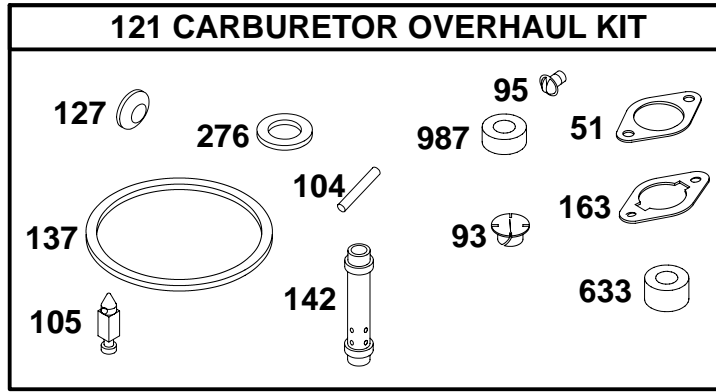

235400 to 235499

REF. NO.	PART NO.	DESCRIPTION	REF. NO.	PART NO.	DESCRIPTION	REF. NO.	PART NO.	DESCRIPTION
3	★291675	Seal-Oil (Magneto Side)	137	◆●281165	Gasket-Float Bowl	883A	△★710250	Gasket-Exhaust (Used Before Code Date 01070100).
7	△★710539	Gasket-Cylinder Head	142	●498547	Nozzle-Carburetor (Carburetor Part Number 715331)	883B	△★711181	Gasket-Exhaust (Used After Code Date 01063000).
12	★710378	Gasket-Crankcase	----- Note -----			978	★710091	Gasket-Oil Gard®
20	★291675	Seal-Oil (PTO Side)	◆●690668		Nozzle-Carburetor (Carburetor Part Number 715331)	987	●691326	Seal-Throttle Shaft
51	◆●★710559	Gasket-Intake	163	◆●★710557	Gasket-Air Cleaner	1022	△★710377	Gasket-Rocker Cover
93	●690602	Bushing-Throttle Shaft	276	◆●692255	Washer-Sealing	691		
95	●94098	Screw (Throttle Valve)	358	715383	Gasket Set-Engine	464	★710069	O-Ring Seal (Fuel Shut Off Valve)
104	●690525	Pin-Float Hinge	464	★710069	O-Ring Seal (Fuel Shut Off Valve)	631	★710004	Washer (Oil Drain Plug)
105	●231855	Valve-Float Needle	631	★710004	Washer (Oil Drain Plug)	633	●690597	Seal-Choke/Throttle Shaft
121	715718	Kit-Carburetor Overhaul (Carburetor Part Number 715331)	633	●690597	Seal-Choke/Throttle Shaft	691	★710055	Seal-Governor Shaft
		----- Note -----	691	★710055	Seal-Governor Shaft	842A	★710218	Seal-O Ring (Dipstick Tube)
		715387 Kit-Carburetor Overhaul (Carburetor Part Number 715400)	842A	★710218	Seal-O Ring (Dipstick Tube)			
127	●695005	Plug-Welch						

★ Included in Engine Gasket Set-Ref. No. 358.
◆ Included in Carburetor Gasket Set-Ref. No. 977.

● Included in Carburetor Overhaul Kit-Ref. No. 121.
△ Included in Valve Gasket Set-Ref. No. 1096.